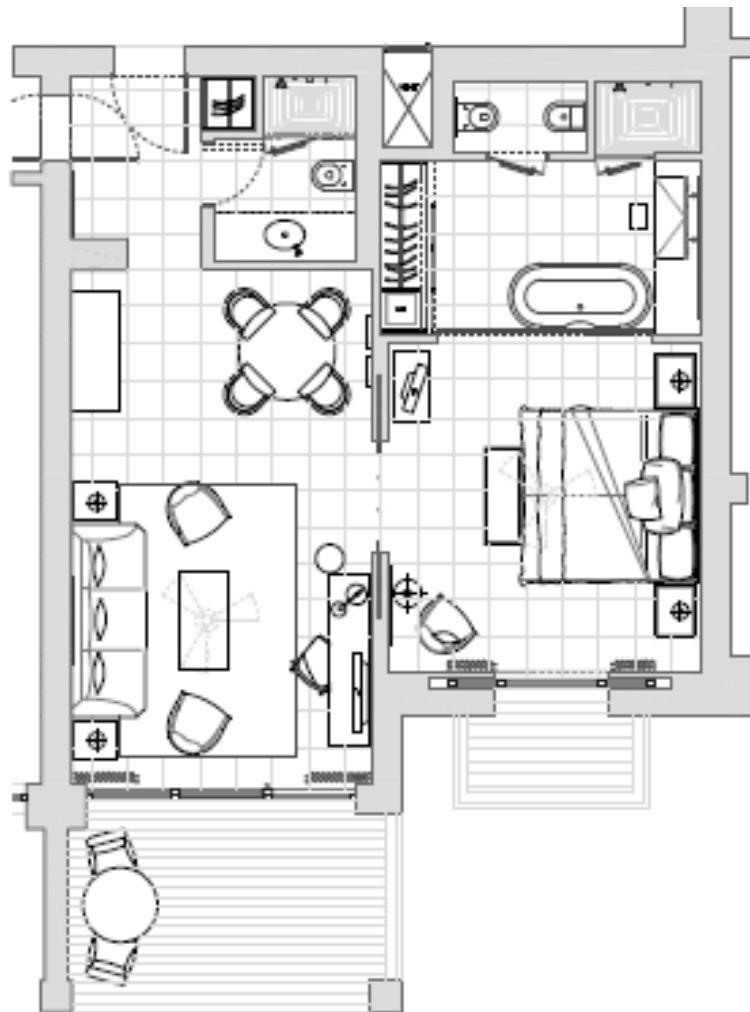

8. Family Suite (70-80m2)

garden/resort view

connects to Deluxe Garden, Deluxe Sea and Junior Suite

sleeps a maximum of 4 adults and 1 child in rollaway or 2 adults and 3 children in double sofa bed with an extra bed and 1 baby cot

Spread out in our one-bedroom family Suite (70-80m2), whilst the spacious lounge area offers a delightful space for relaxing and socializing, the separate bedroom promises uninterrupted tranquility. Your private terrace offers mixed views over the resort's pools, olive groves and landscaped gardens from your expansive private terrace, the setting is just right to escape from the pace of daily life and soak up the atmosphere of the Navarino Dunes.

Family Suite - King

Separate bedroom and living room, 2 bathrooms, double sofa bed

NOTE: Floor plan and image are example only, actual lay-out or view may be different