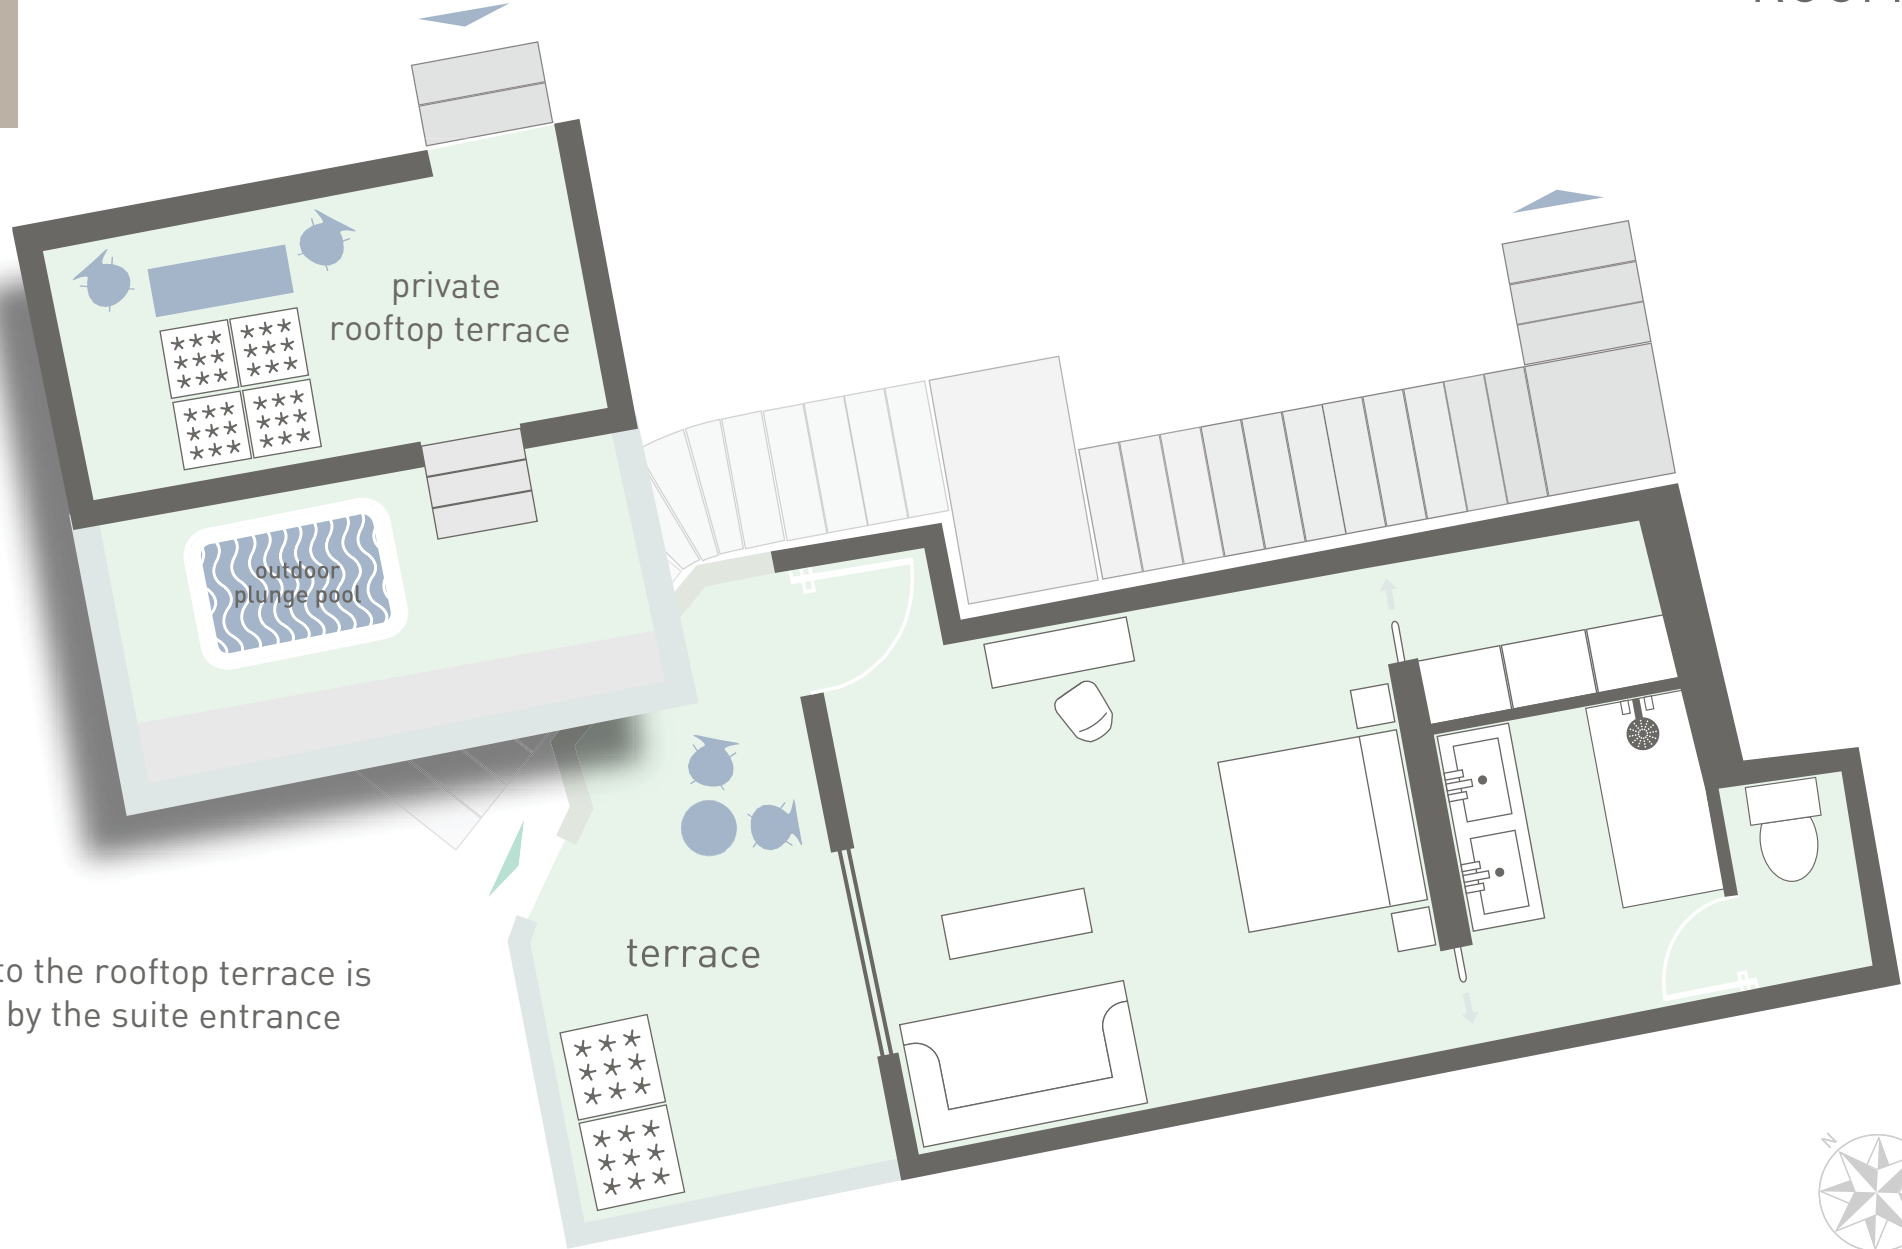

# GRACE SUITE ROOM 31

# VIP SUITE ROOM 25

# HONEYMOON SUITE

## ROOM 54

stairway to the rooftop terrace is located by the suite entrance