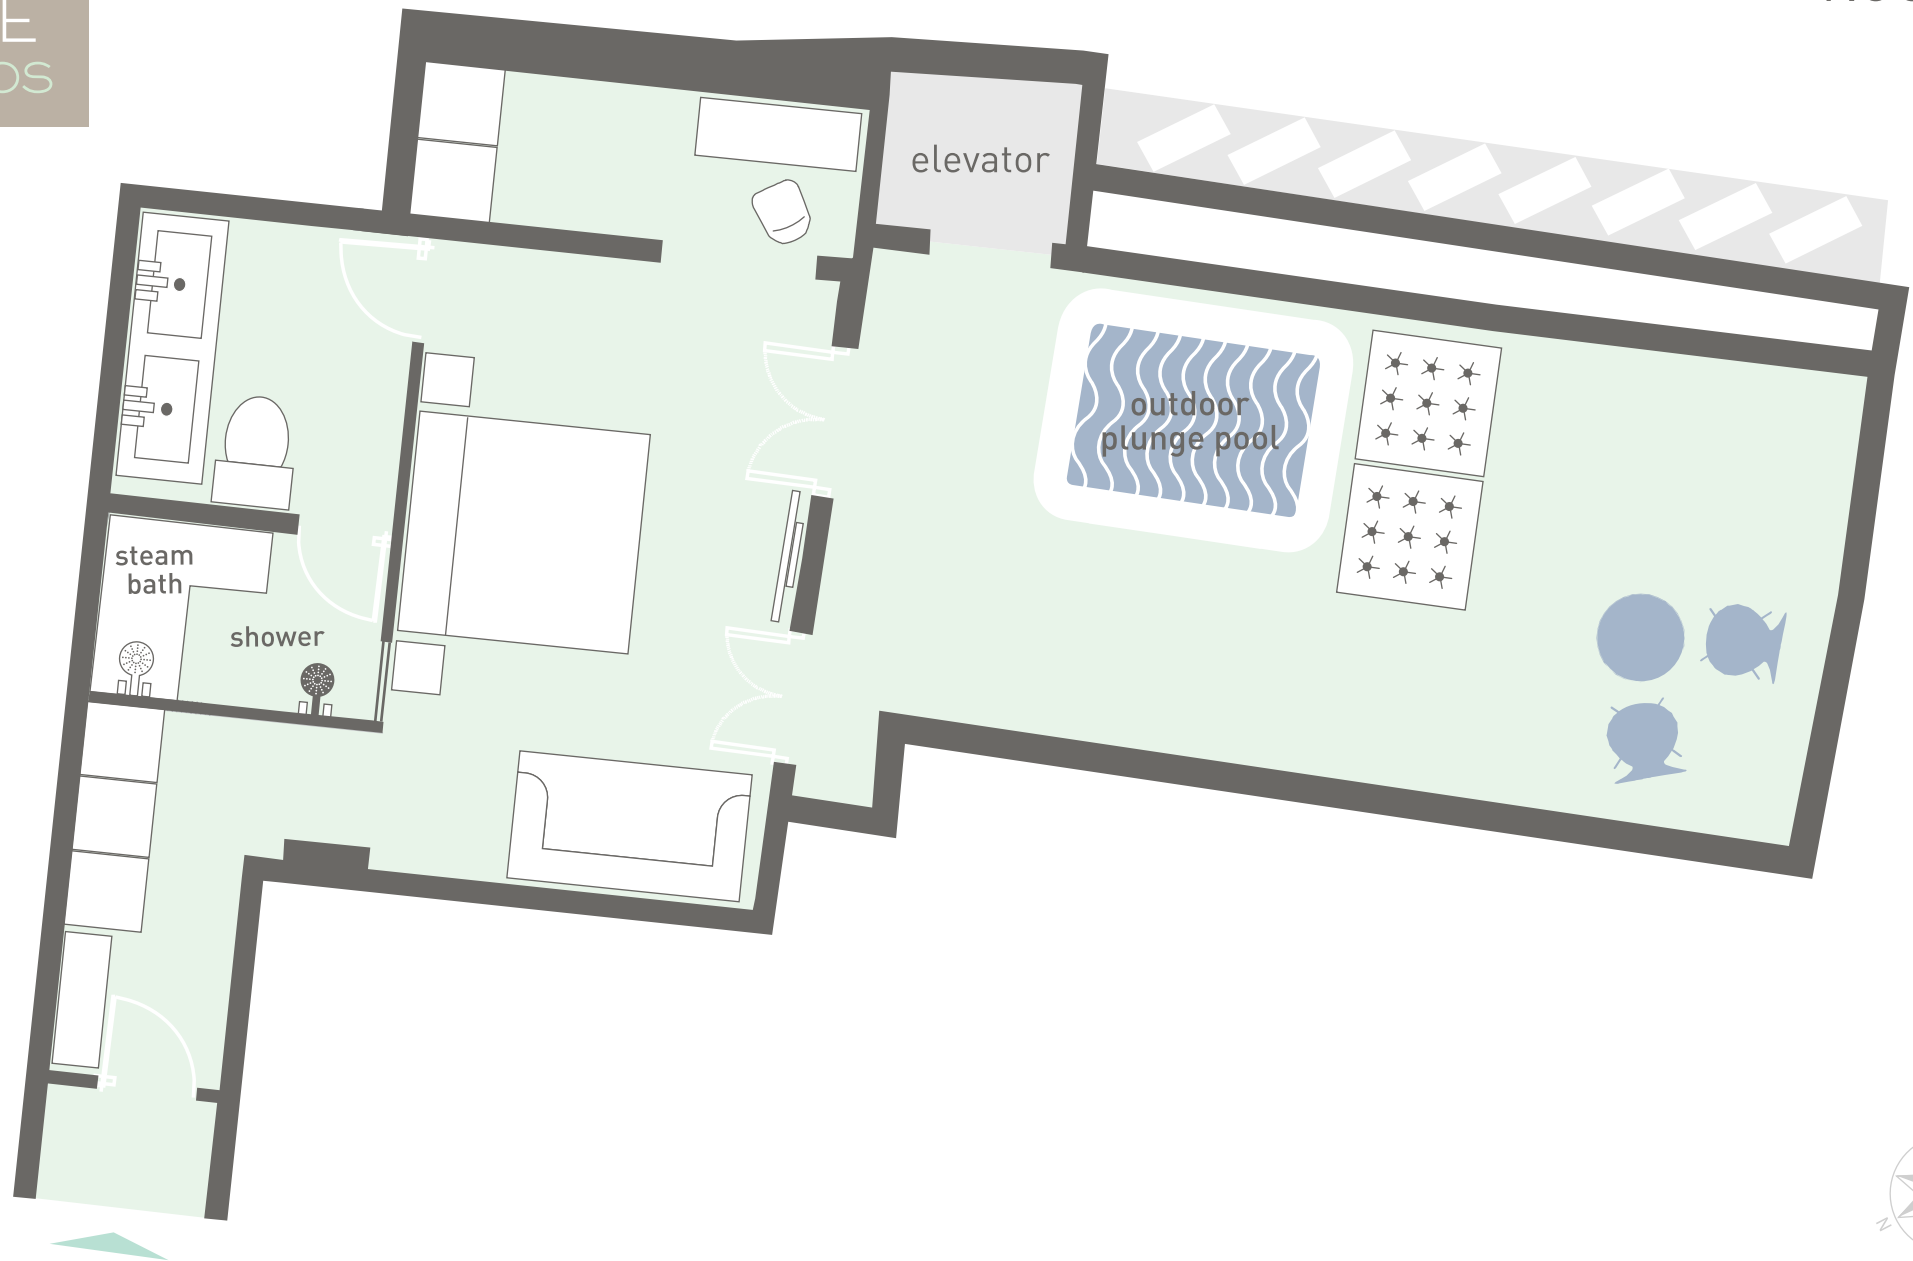

# GRACE SUITE ROOM 31

# VIP SUITE ROOM 25

# HONEYMOON SUITE

## ROOM 54

stairway to the rooftop terrace is located by the suite entrance