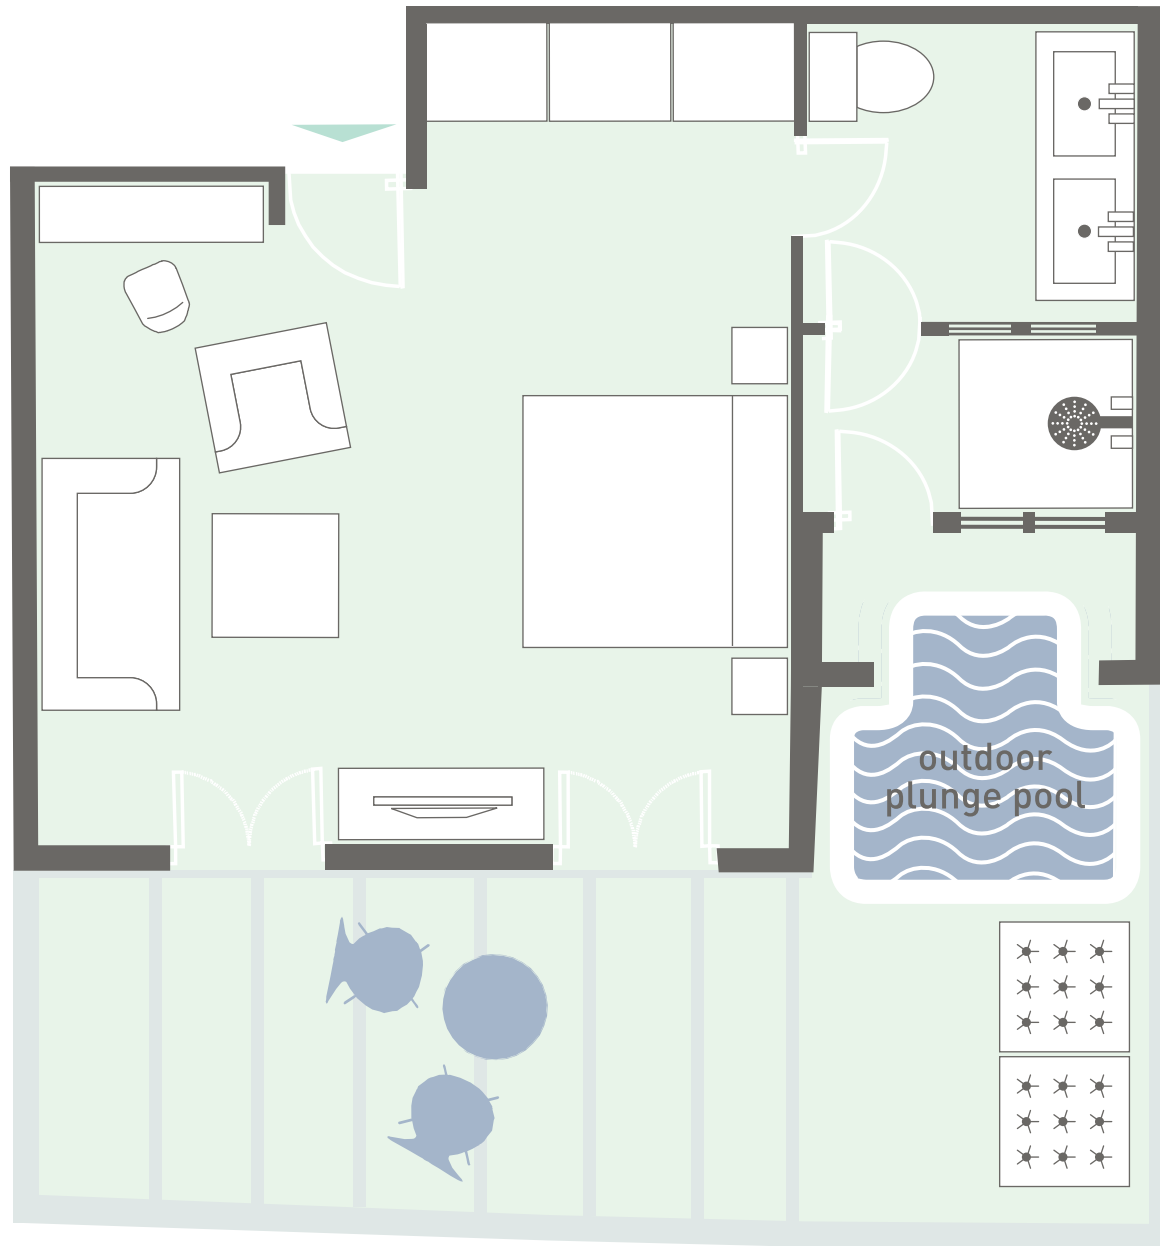

# GRACE SUITE ROOM 31

# VIP SUITE ROOM 25

# HONEYMOON SUITE

## ROOM 54

stairway to the rooftop terrace is located by the suite entrance