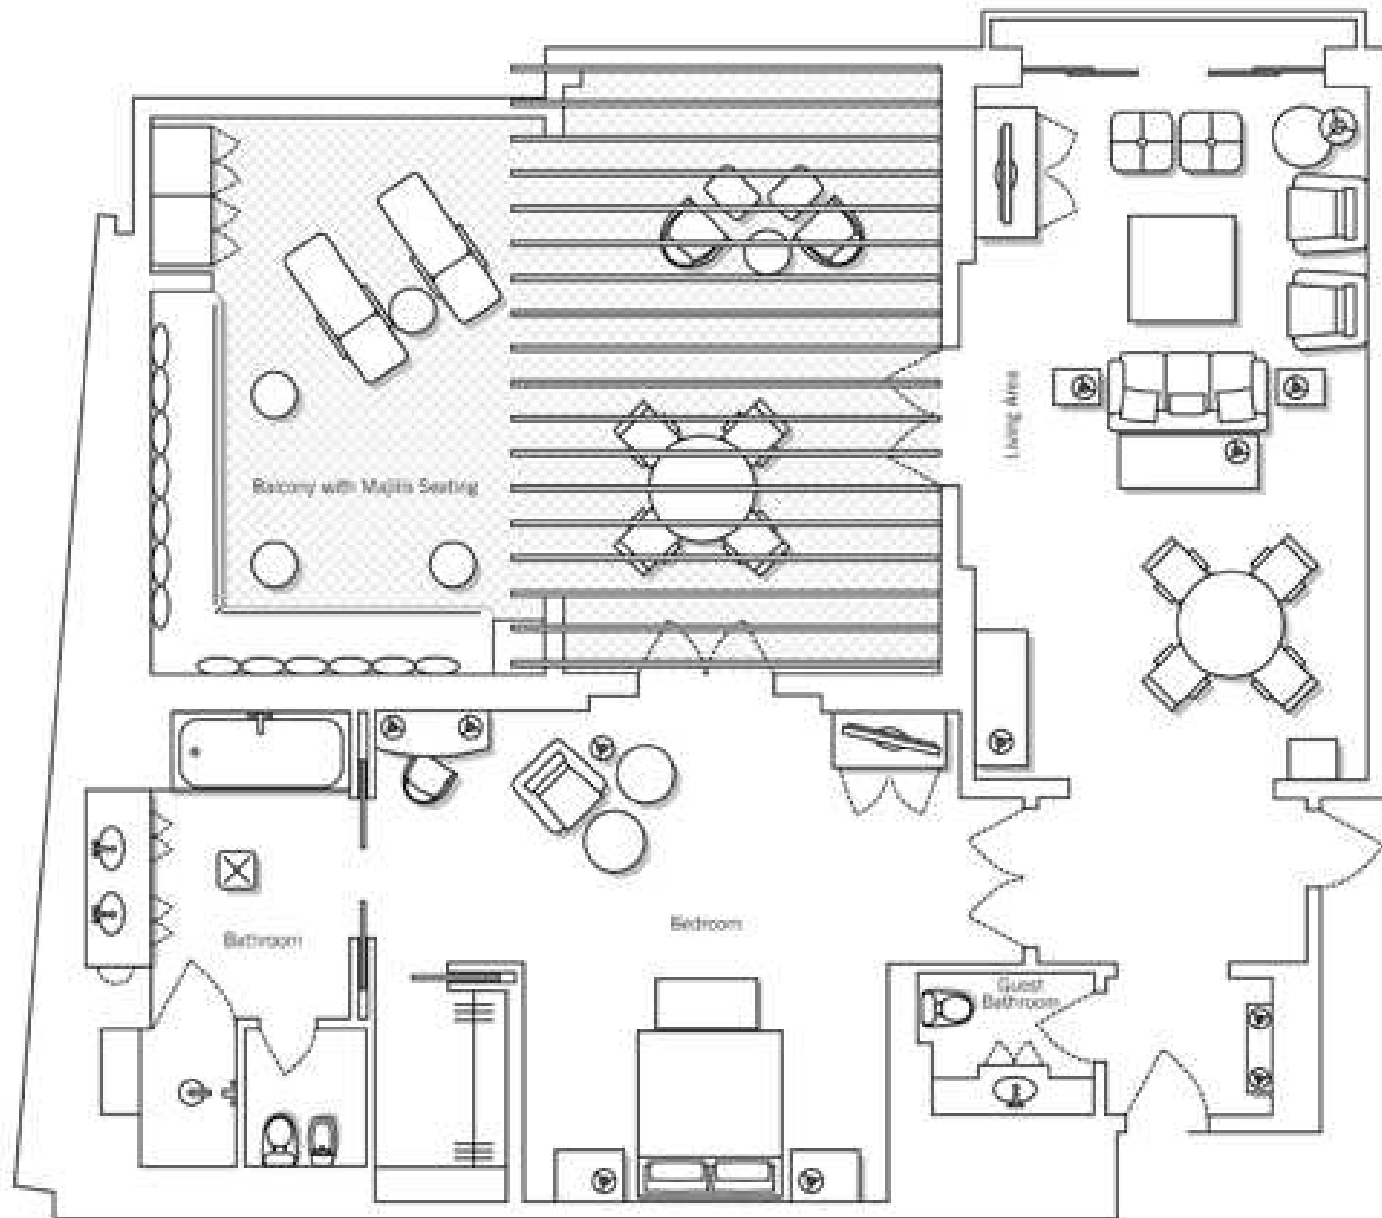

# Arabian Court Prince Suite

145m<sup>2</sup> / 1563m<sup>2</sup>

Please note: Actual floor plans may vary within room category. The above is a representation of one floor plan, the layout and interior elements of each particular room may vary.