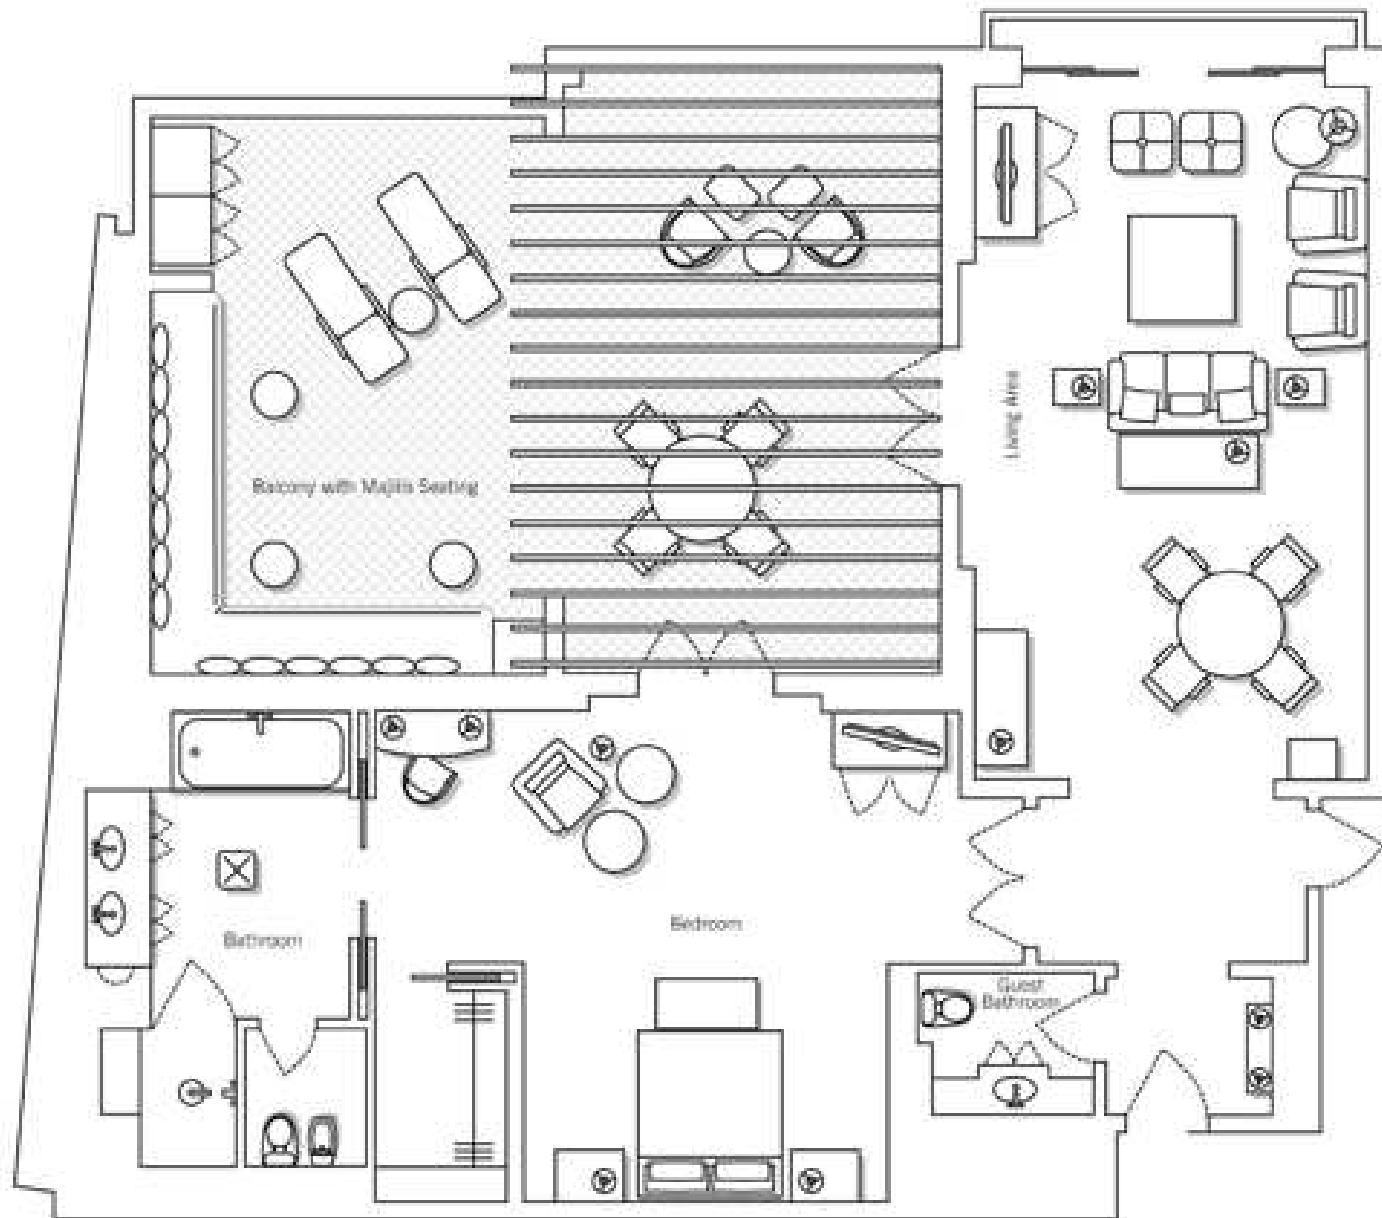

Arabian Court Prince Suite

145m² / 1563m²

Please note: Actual floor plans may vary within room category. The above is a representation of one floor plan, the layout and interior elements of each particular room may vary.