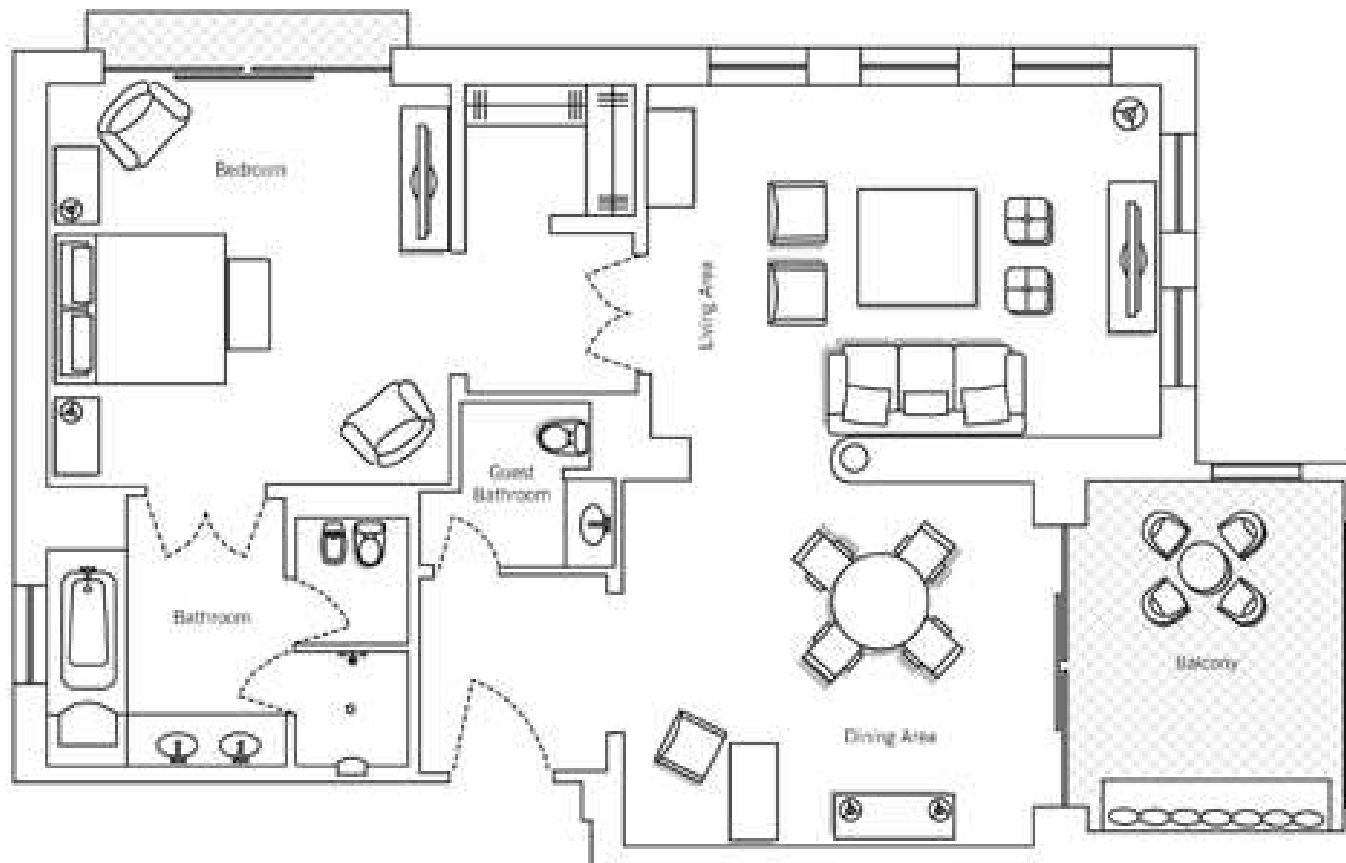

## Arabian Court Falcon Executive Suite

125m<sup>2</sup> / 1345ft<sup>2</sup>

Please note: Actual floor plans may vary within room category. The above is a representation of one floor plan, the layout and interior elements of each particular room may vary.