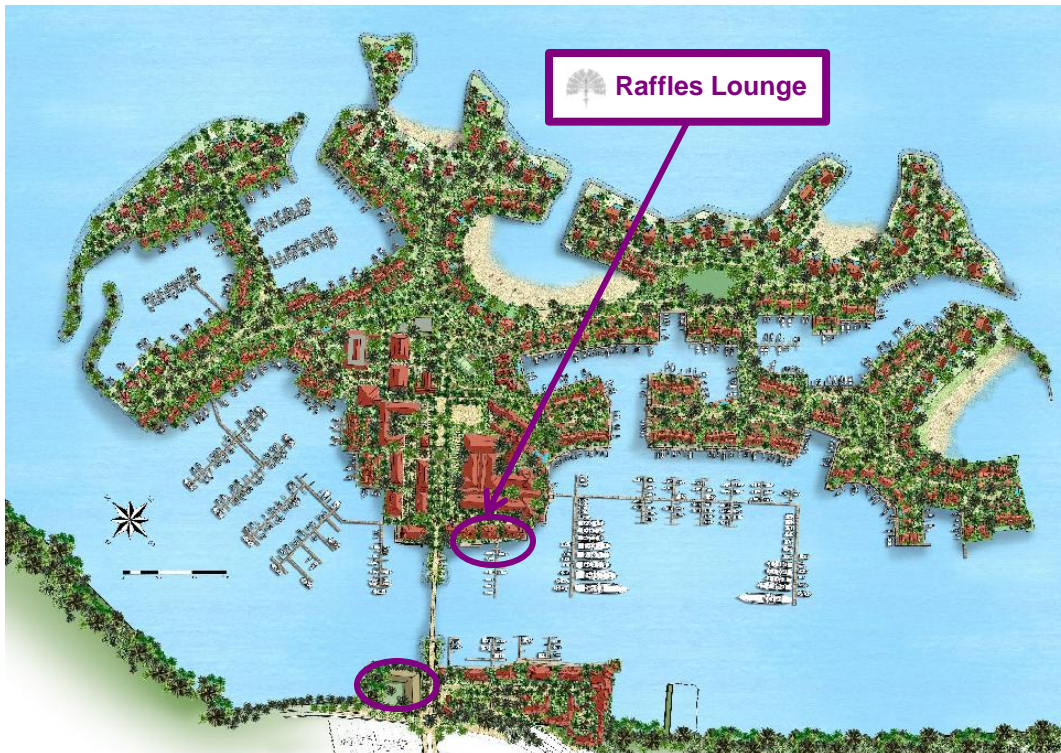

RAFFLES
PRASLIN
SEYCHELLES

Nearby point of interest

- Retail Shops
- Restaurants and bars ○