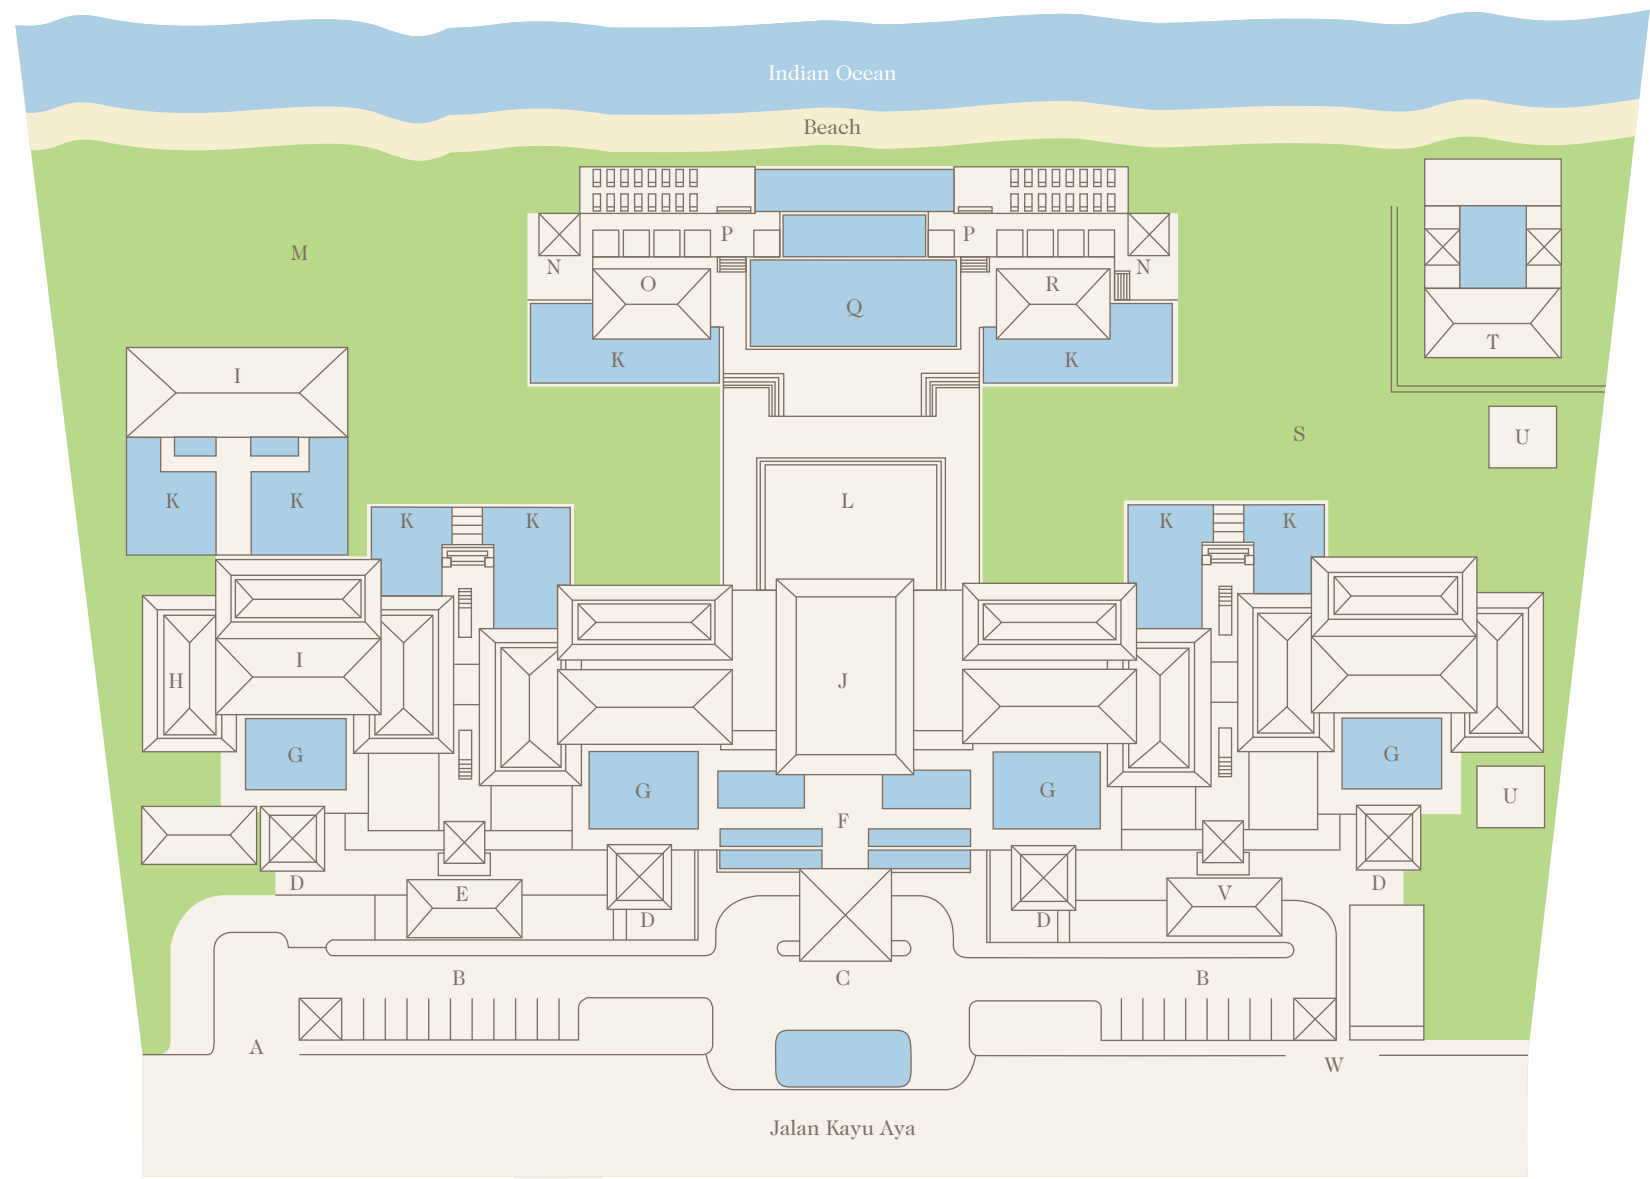

↑
THE LEGIAN
BALI

- A Entrance Gate
- B Car park
- C Porte Cochere
- D Elevator
- E The Boutique
- F Lobby
- G Pond
- H The Bale Paum
- I The Spa & Wellness Centre
- J The Lobby Lounge
- K Water Garden
- L The Restaurant
- M South Garden
- N Pavilion
- O The Pool Bar
- P Day Bed
- Q The Legian Main Pool
- R The Ocean Bar & Pizza
- S North Garden
- T The Beach House
- U Temple
- V The Shop
- W Exit Gate

↑
THE CLUB
AT THE LEGIAN

- A Entrance/Exit Gate
- B Security Guard House
- C Sunrise Club Villa
- D Kulkul Tower
- E One Bedroom Villa
- F Joglo Club Villa
- G Villa Temple
- H Kayu Aya Club Villa
- I Pavilion
- J The Club Main Pool
- K The Club Lounge
- L Changing Room
- M Water Garden