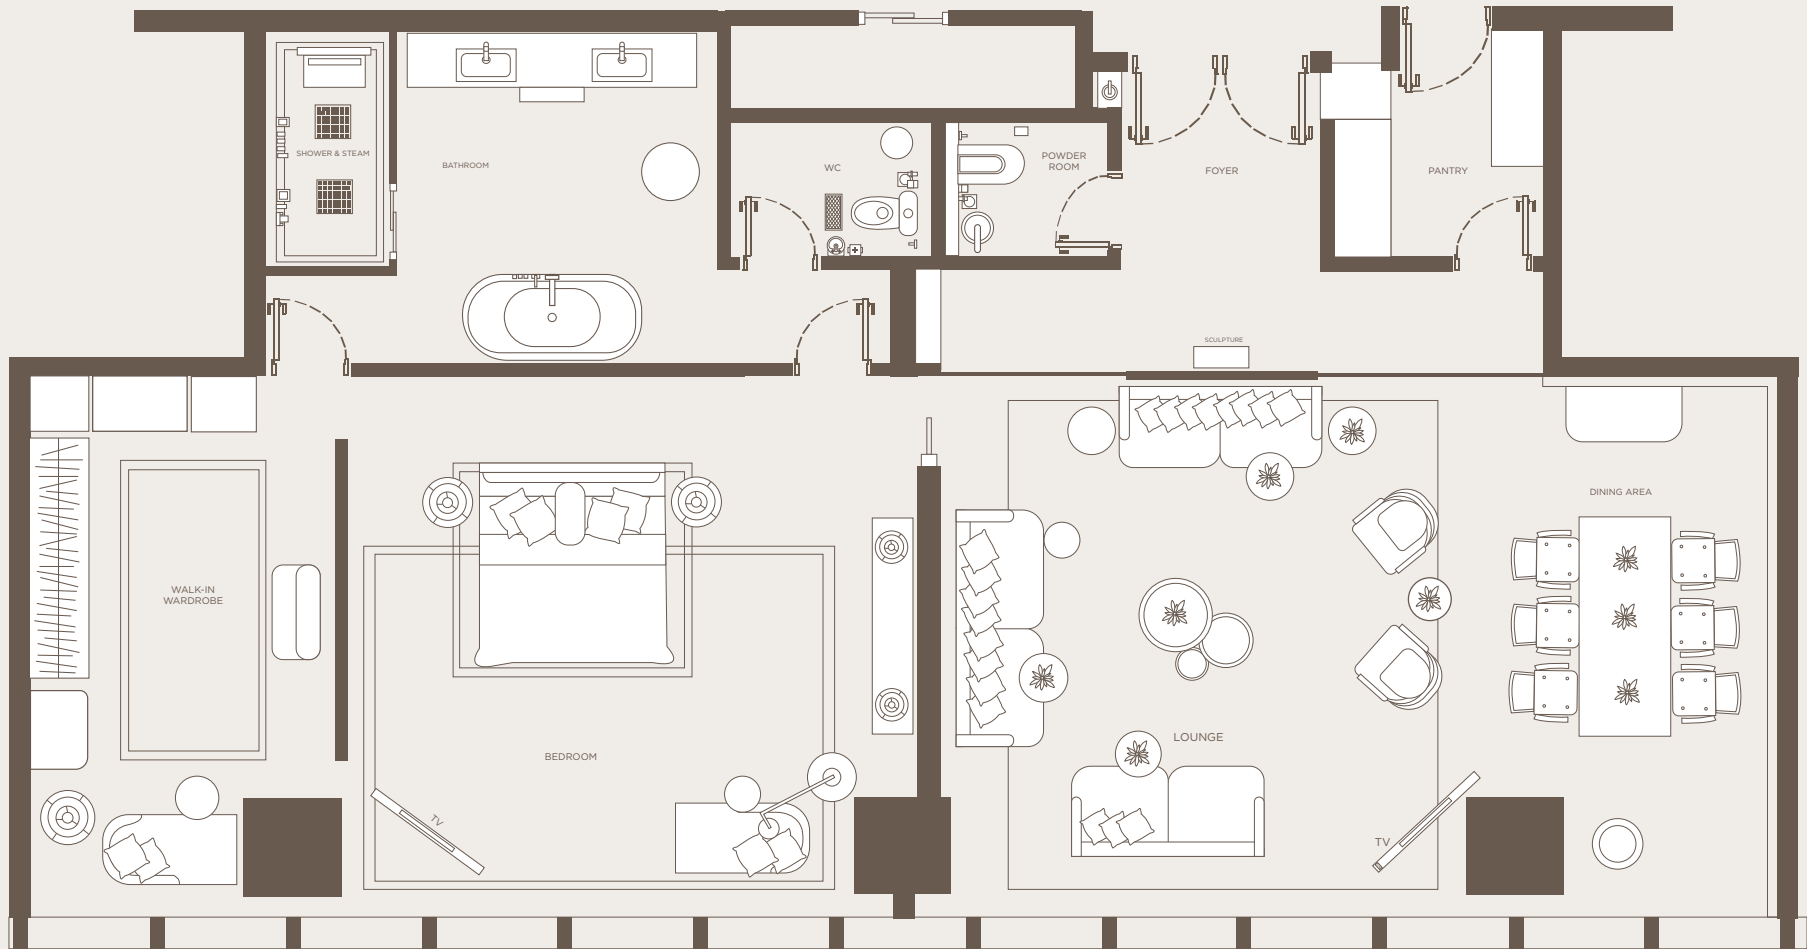

SKYLINE SUITE

1 BEDROOM

FLOOR TO CEILING WINDOW