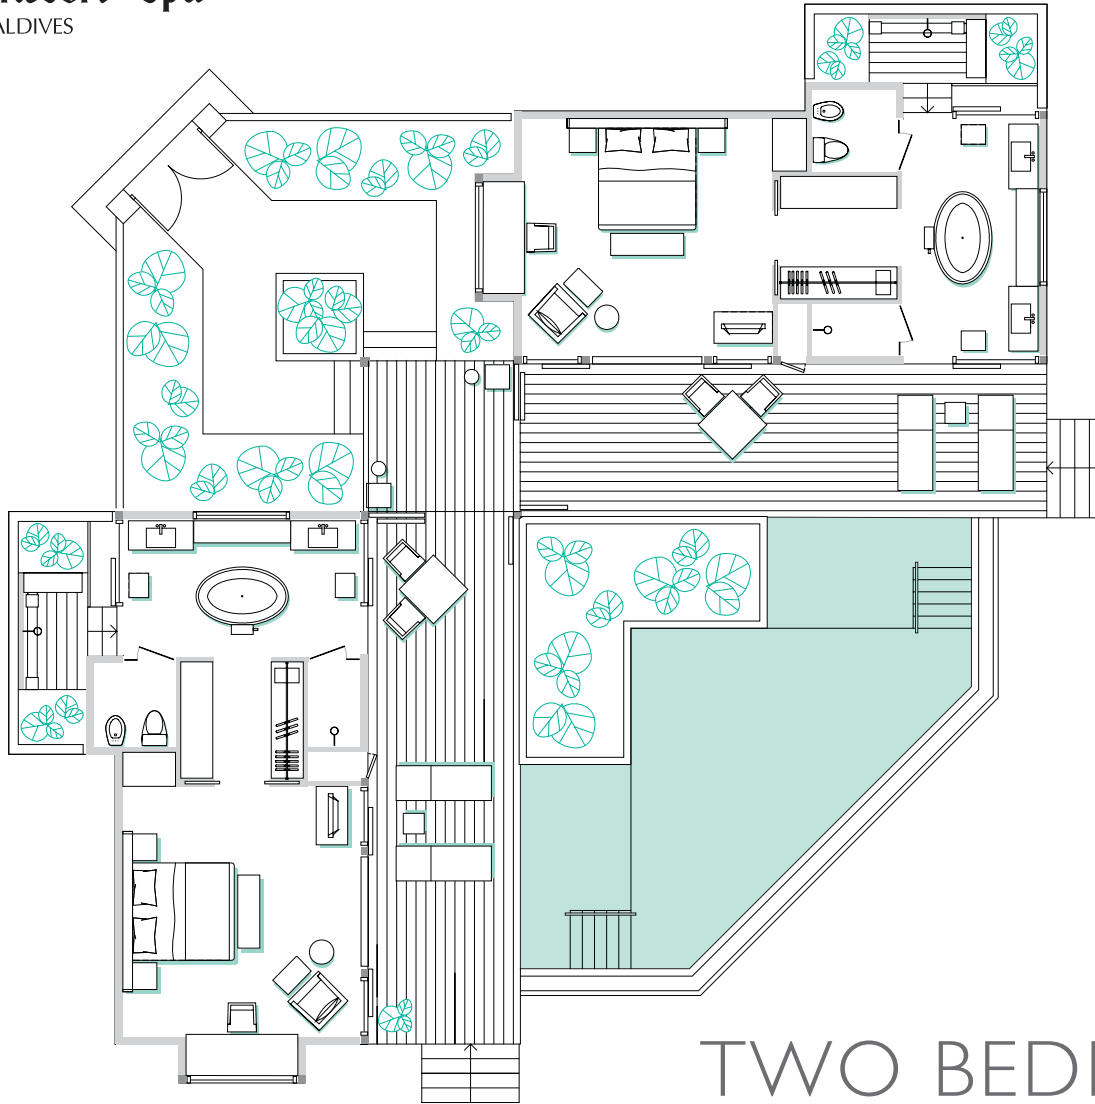

Shangri-La's

Villingili Resort & Spa

MALDIVES

TWO BEDROOM BEACH VILLA

Total Space 224m² / 2,411ft²

Interior Space 118m² / 1,270ft²

Exterior Space 106m² / 1,141ft²

Images are not to scale.
Plans are representative of the villa category
but some variations may occur.