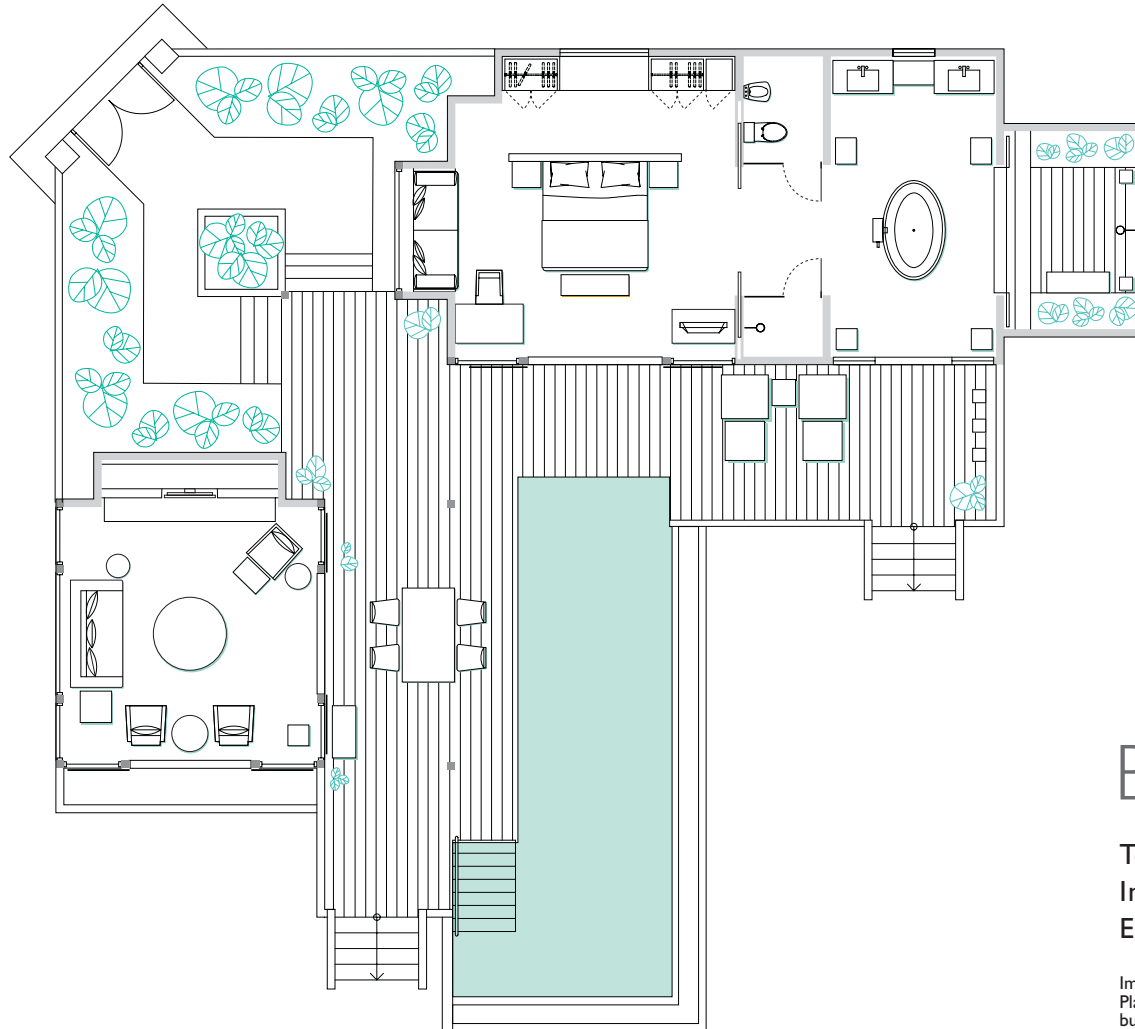

Shangri-La's

Villingili Resort & Spa

MALDIVES

BEACH VILLA

Total Space 189m² / 2,034ft²

Interior Space 93m² / 1,001ft²

Exterior Space 96m² / 1,033ft²

Images are not to scale.
Plans are representative of the villa category
but some variations may occur.