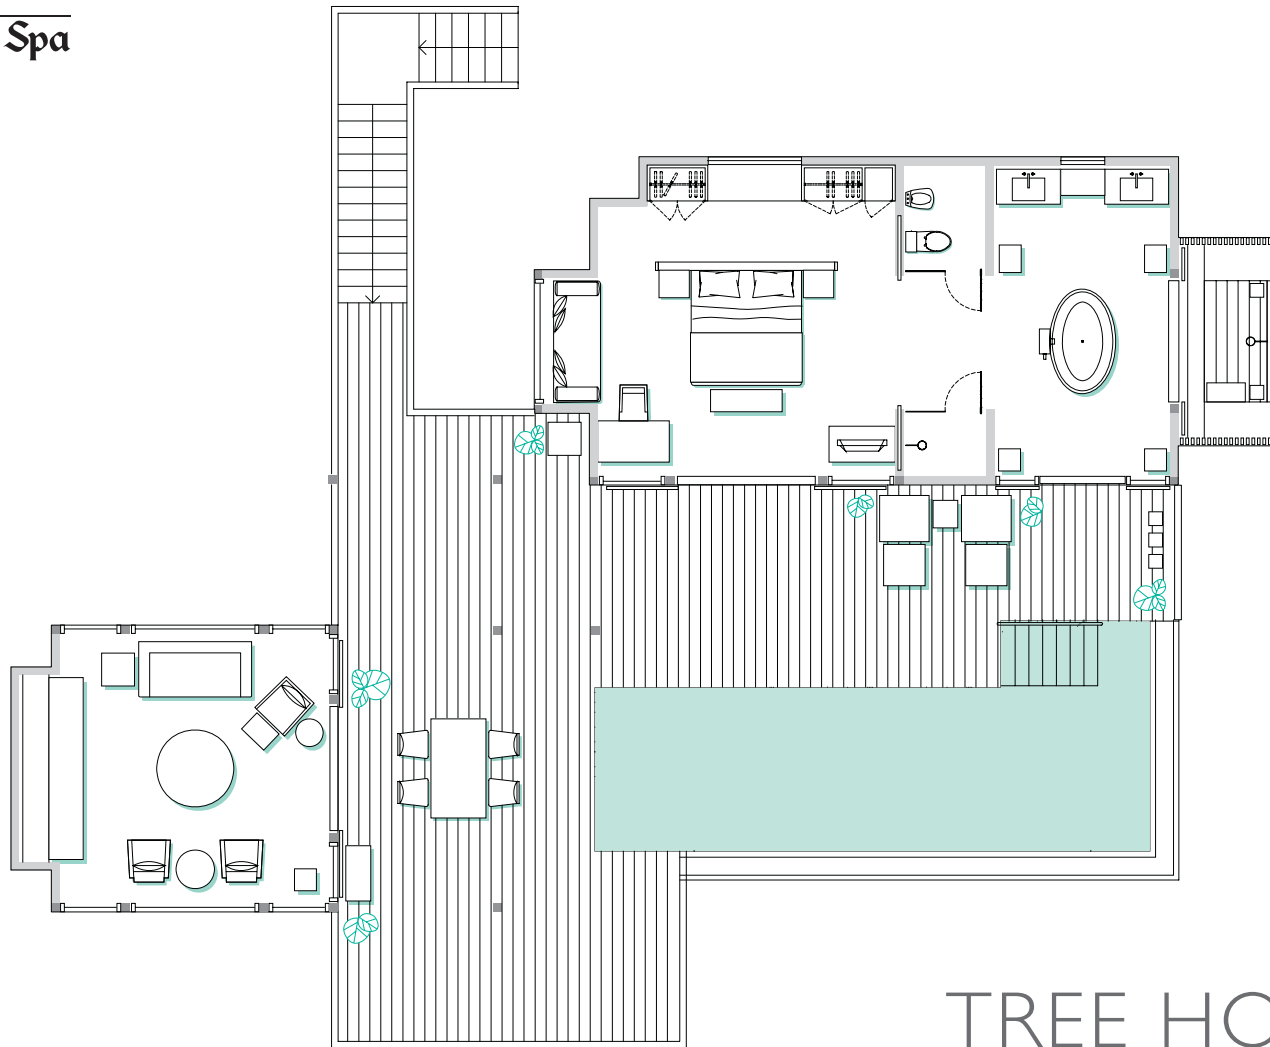

Shangri-La's

Villingili Resort & Spa

MALDIVES

TREE HOUSE VILLA

Total Space 218m² / 2,347ft²

Interior Space 87m² / 936ft²

Exterior Space 131m² / 1,410ft²

Images are not to scale.
Plans are representative of the villa category
but some variations may occur.