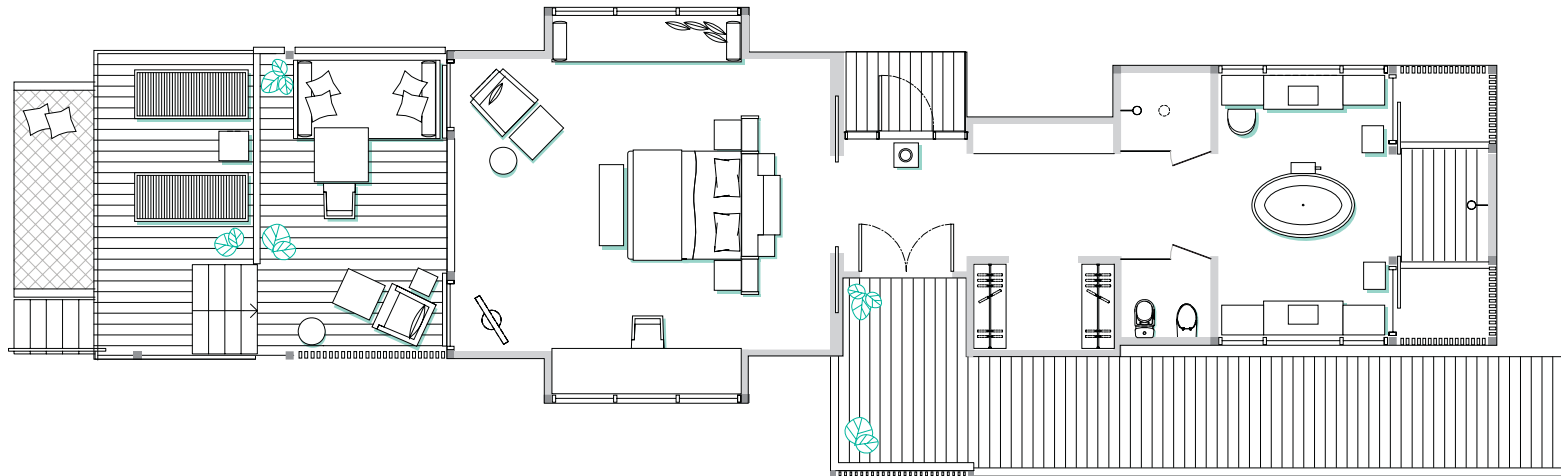

Shangri-La's

Villingili Resort & Spa

MALDIVES

WATER VILLA

Total Space 166m² / 1,787ft²

Interior Space 94m² / 1,012ft²

Exterior Space 72m² / 775ft²

Images are not to scale.
Plans are representative of the villa category
but some variations may occur.