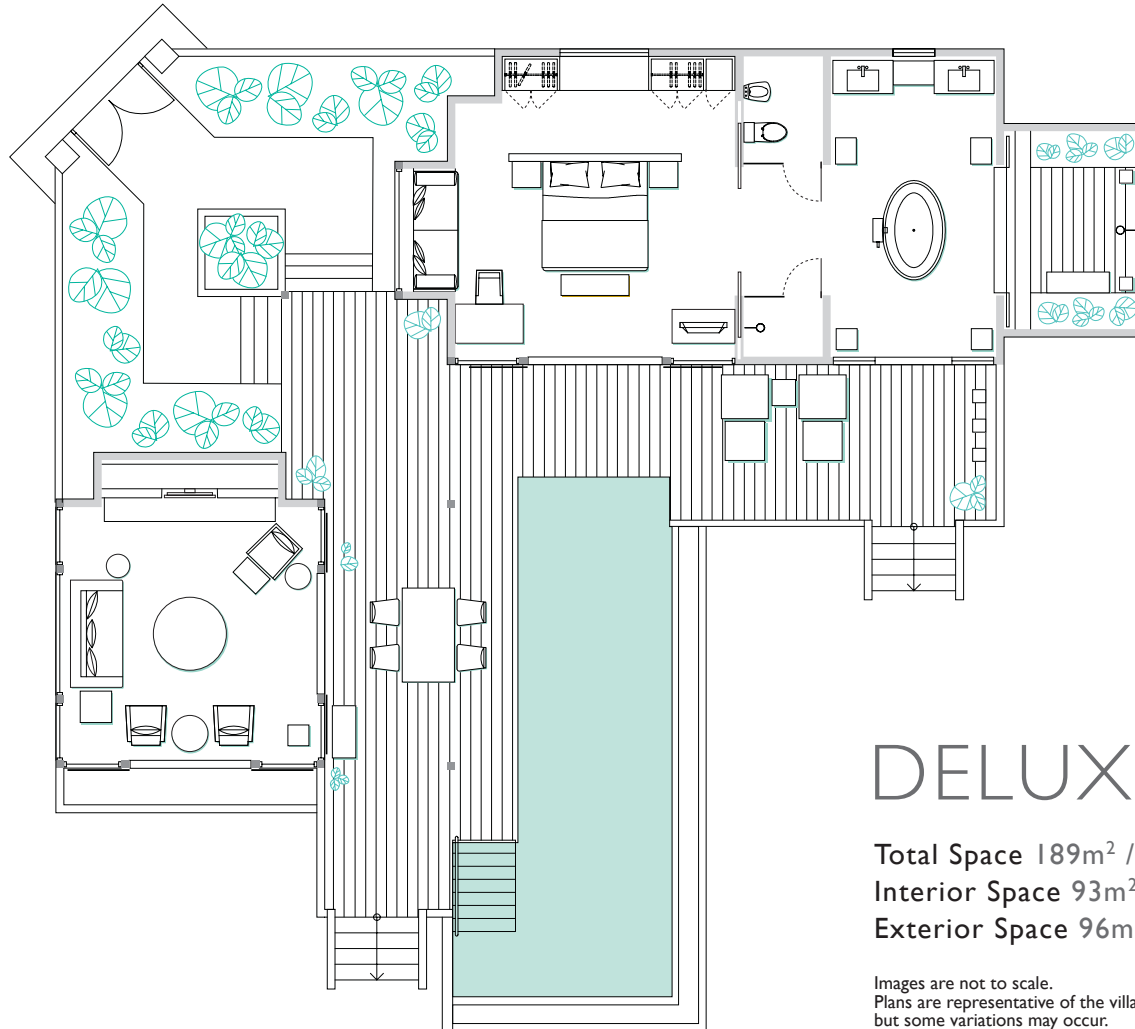

Shangri-La's

Villingili Resort & Spa

MALDIVES

DELUXE POOL VILLA

Total Space 189m² / 2,034ft²

Interior Space 93m² / 1,001ft²

Exterior Space 96m² / 1,033ft²

Images are not to scale.
Plans are representative of the villa category
but some variations may occur.