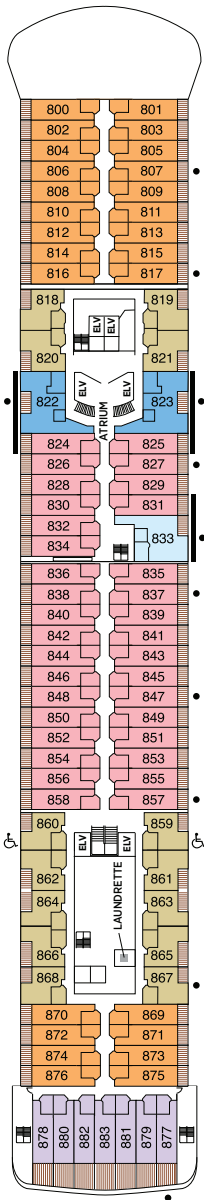

Seven Seas Voyager® DECK PLANS

DECK 4

DECK 5

DECK 6

DECK 7

- | | |
|--|---|
| ■ MS MASTER SUITE | ■ C PENTHOUSE SUITE |
| ■ GS GRAND SUITE | ■ D CONCIERGE SUITE |
| ■ VS VOYAGER SUITE | ■ E CONCIERGE SUITE |
| ■ SS SEVEN SEAS SUITE | ■ F DELUXE VERANDA SUITE |
| ■ A PENTHOUSE SUITE | ■ G DELUXE VERANDA SUITE |
| ■ B PENTHOUSE SUITE | ■ H DELUXE VERANDA SUITE |

OVERALL LENGTH. . . . 670 ft.
 BEAM (WIDTH) 94.5 ft.
 DRAFT 23 ft.
 GUESTS 700
 OFFICERS European
 CREW 447 International
 GUEST DECKS. 9
 GROSS TONNAGE 42,363
 CRUISING SPEED 20 Knots
 SHIP'S REGISTRY Bahamas

DECK 8

DECK 9

DECK 10

DECK 11

DECK 12

- + 2-bedroom suite accommodates up to 6 guests
- Convertible sofa bed
- ♿ Wheelchair accessible suites 761, 762, 859 and 860 have shower stall instead of bathtub
- Connecting suites

Up to one rollaway bed can be added to most suites, please inquire at time of booking.