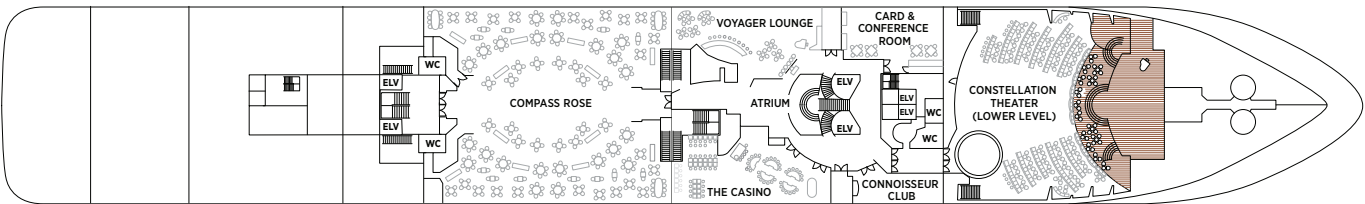

Seven Seas Voyager® DECK PLANS

DECK 4

DECK 5

DECK 6

DECK 7

- | | |
|--|---|
| ■ MS MASTER SUITE | ■ C PENTHOUSE SUITE |
| ■ GS GRAND SUITE | ■ D CONCIERGE SUITE |
| ■ VS VOYAGER SUITE | ■ E CONCIERGE SUITE |
| ■ SS SEVEN SEAS SUITE | ■ F DELUXE VERANDA SUITE |
| ■ A PENTHOUSE SUITE | ■ G DELUXE VERANDA SUITE |
| ■ B PENTHOUSE SUITE | ■ H DELUXE VERANDA SUITE |

OVERALL LENGTH. . . . 670 ft.
 BEAM (WIDTH) 94.5 ft.
 DRAFT 23 ft.
 GUESTS 700
 OFFICERS European
 CREW 447 International
 GUEST DECKS. 9
 GROSS TONNAGE 42,363
 CRUISING SPEED 20 Knots
 SHIP'S REGISTRY Bahamas

DECK 8

DECK 9

DECK 10

DECK 11

DECK 12

- + 2-bedroom suite accommodates up to 6 guests
- Convertible sofa bed
- ♿ Wheelchair accessible suites 761, 762, 859 and 860 have shower stall instead of bathtub
- Connecting suites