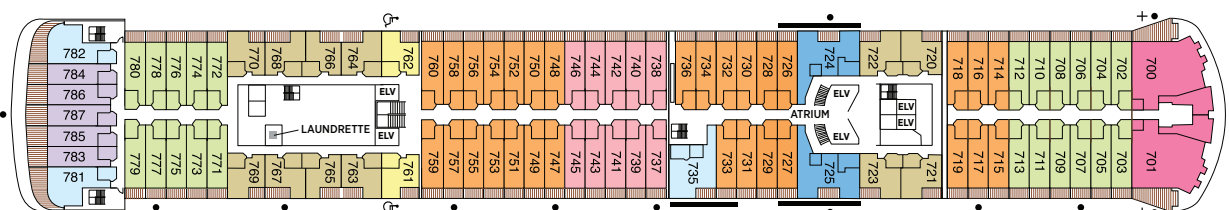

Seven Seas Voyager® DECK PLANS

DECK 4

DECK 5

DECK 6

DECK 7

- | | |
|--|---|
| ■ MS MASTER SUITE | ■ C PENTHOUSE SUITE |
| ■ GS GRAND SUITE | ■ D CONCIERGE SUITE |
| ■ VS VOYAGER SUITE | ■ E CONCIERGE SUITE |
| ■ SS SEVEN SEAS SUITE | ■ F DELUXE VERANDA SUITE |
| ■ A PENTHOUSE SUITE | ■ G DELUXE VERANDA SUITE |
| ■ B PENTHOUSE SUITE | ■ H DELUXE VERANDA SUITE |

OVERALL LENGTH. . . . 670 ft.
 BEAM (WIDTH) 94.5 ft.
 DRAFT 23 ft.
 GUESTS 700
 OFFICERS European
 CREW 447 International
 GUEST DECKS. 9
 GROSS TONNAGE 42,363
 CRUISING SPEED 20 Knots
 SHIP'S REGISTRY Bahamas

DECK 8

DECK 9

DECK 10

DECK 11

DECK 12

- + 2-bedroom suite accommodates up to 6 guests
- Convertible sofa bed
- ♿ Wheelchair accessible suites 761, 762, 859 and 860 have shower stall instead of bathtub
- Connecting suites

Up to one rollaway bed can be added to most suites, please inquire at time of booking.