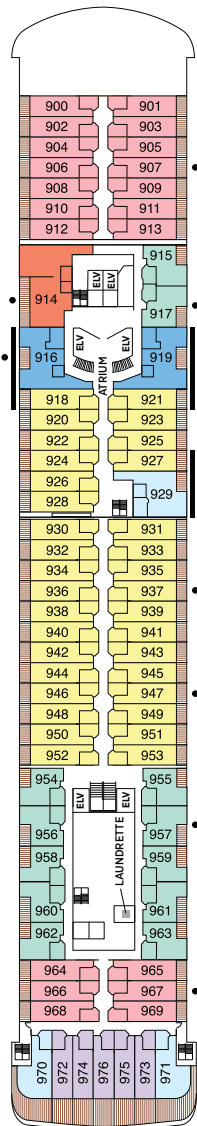

Seven Seas Voyager® DECK PLANS

DECK 4

DECK 5

DECK 6

DECK 7

- | | |
|--|---|
| ■ MS MASTER SUITE | ■ C PENTHOUSE SUITE |
| ■ GS GRAND SUITE | ■ D CONCIERGE SUITE |
| ■ VS VOYAGER SUITE | ■ E CONCIERGE SUITE |
| ■ SS SEVEN SEAS SUITE | ■ F DELUXE VERANDA SUITE |
| ■ A PENTHOUSE SUITE | ■ G DELUXE VERANDA SUITE |
| ■ B PENTHOUSE SUITE | ■ H DELUXE VERANDA SUITE |

OVERALL LENGTH. . . . 670 ft.
 BEAM (WIDTH) 94.5 ft.
 DRAFT 23 ft.
 GUESTS 700
 OFFICERS European
 CREW 447 International
 GUEST DECKS. 9
 GROSS TONNAGE 42,363
 CRUISING SPEED 20 Knots
 SHIP'S REGISTRY Bahamas

DECK 8

DECK 9

DECK 10

DECK 11

DECK 12

- + 2-bedroom suite accommodates up to 6 guests
- Convertible sofa bed
- ♿ Wheelchair accessible suites 761, 762, 859 and 860 have shower stall instead of bathtub
- Connecting suites