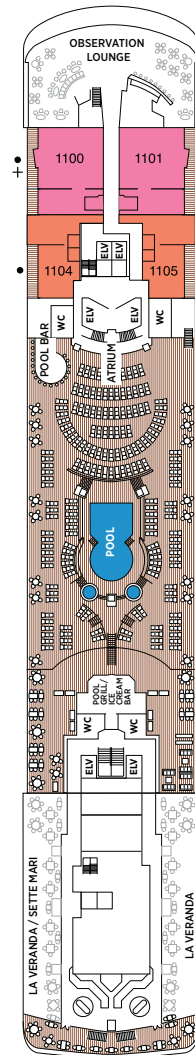

Seven Seas Voyager® DECK PLANS

DECK 4

DECK 5

DECK 6

DECK 7

- | | |
|--|---|
| ■ MS MASTER SUITE | ■ C PENTHOUSE SUITE |
| ■ GS GRAND SUITE | ■ D CONCIERGE SUITE |
| ■ VS VOYAGER SUITE | ■ E CONCIERGE SUITE |
| ■ SS SEVEN SEAS SUITE | ■ F DELUXE VERANDA SUITE |
| ■ A PENTHOUSE SUITE | ■ G DELUXE VERANDA SUITE |
| ■ B PENTHOUSE SUITE | ■ H DELUXE VERANDA SUITE |

OVERALL LENGTH. . . . 670 ft.
 BEAM (WIDTH) 94.5 ft.
 DRAFT 23 ft.
 GUESTS 700
 OFFICERS European
 CREW 447 International
 GUEST DECKS. 9
 GROSS TONNAGE 42,363
 CRUISING SPEED 20 Knots
 SHIP'S REGISTRY Bahamas

DECK 8

DECK 9

DECK 10

DECK 11

DECK 12

- + 2-bedroom suite accommodates up to 6 guests
- Convertible sofa bed
- ♿ Wheelchair accessible suites 761, 762, 859 and 860 have shower stall instead of bathtub
- Connecting suites

Up to one rollaway bed can be added to most suites, please inquire at time of booking.