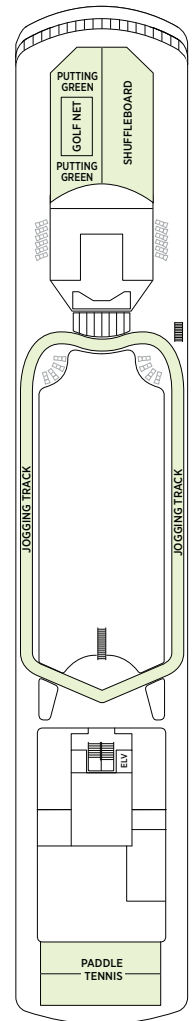

Seven Seas Voyager® DECK PLANS

DECK 4

DECK 5

DECK 6

DECK 7

- | | |
|--|---|
| ■ MS MASTER SUITE | ■ C PENTHOUSE SUITE |
| ■ GS GRAND SUITE | ■ D CONCIERGE SUITE |
| ■ VS VOYAGER SUITE | ■ E CONCIERGE SUITE |
| ■ SS SEVEN SEAS SUITE | ■ F DELUXE VERANDA SUITE |
| ■ A PENTHOUSE SUITE | ■ G DELUXE VERANDA SUITE |
| ■ B PENTHOUSE SUITE | ■ H DELUXE VERANDA SUITE |

OVERALL LENGTH. . . . 670 ft.
 BEAM (WIDTH) 94.5 ft.
 DRAFT 23 ft.
 GUESTS 700
 OFFICERS European
 CREW 447 International
 GUEST DECKS. 9
 GROSS TONNAGE 42,363
 CRUISING SPEED 20 Knots
 SHIP'S REGISTRY Bahamas

DECK 8

DECK 9

DECK 10

DECK 11

DECK 12

- + 2-bedroom suite accommodates up to 6 guests
- Convertible sofa bed
- ♿ Wheelchair accessible suites 761, 762, 859 and 860 have shower stall instead of bathtub
- Connecting suites

Up to one rollaway bed can be added to most suites, please inquire at time of booking.