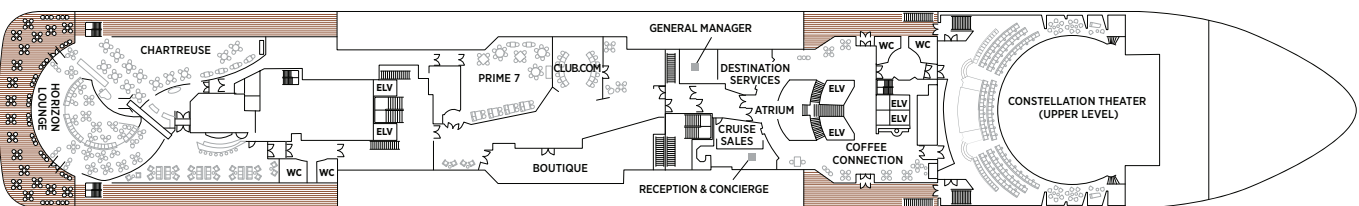

Seven Seas Voyager® DECK PLANS

DECK 4

DECK 5

DECK 6

DECK 7

- | | |
|--|---|
| ■ MS MASTER SUITE | ■ C PENTHOUSE SUITE |
| ■ GS GRAND SUITE | ■ D CONCIERGE SUITE |
| ■ VS VOYAGER SUITE | ■ E CONCIERGE SUITE |
| ■ SS SEVEN SEAS SUITE | ■ F DELUXE VERANDA SUITE |
| ■ A PENTHOUSE SUITE | ■ G DELUXE VERANDA SUITE |
| ■ B PENTHOUSE SUITE | ■ H DELUXE VERANDA SUITE |

OVERALL LENGTH. . . . 670 ft.
 BEAM (WIDTH) 94.5 ft.
 DRAFT 23 ft.
 GUESTS 700
 OFFICERS European
 CREW 447 International
 GUEST DECKS. 9
 GROSS TONNAGE 42,363
 CRUISING SPEED 20 Knots
 SHIP'S REGISTRY Bahamas

DECK 8

DECK 9

DECK 10

DECK 11

DECK 12

- + 2-bedroom suite accommodates up to 6 guests
- Convertible sofa bed
- ♿ Wheelchair accessible suites 761, 762, 859 and 860 have shower stall instead of bathtub
- Connecting suites