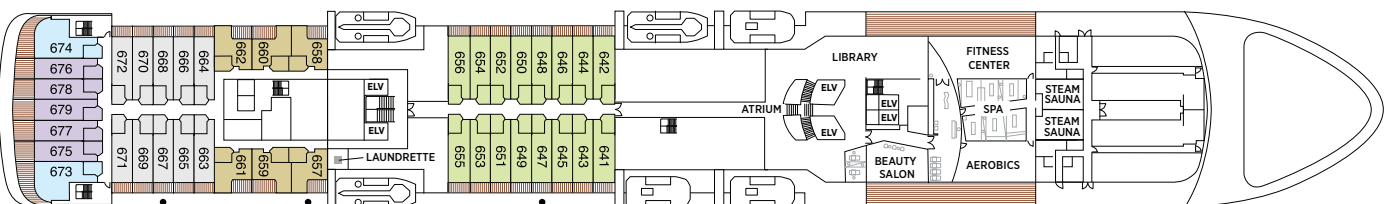

Seven Seas Voyager® DECK PLANS

DECK 4

DECK 5

DECK 6

DECK 7

- | | |
|--|---|
| ■ MS MASTER SUITE | ■ C PENTHOUSE SUITE |
| ■ GS GRAND SUITE | ■ D CONCIERGE SUITE |
| ■ VS VOYAGER SUITE | ■ E CONCIERGE SUITE |
| ■ SS SEVEN SEAS SUITE | ■ F DELUXE VERANDA SUITE |
| ■ A PENTHOUSE SUITE | ■ G DELUXE VERANDA SUITE |
| ■ B PENTHOUSE SUITE | ■ H DELUXE VERANDA SUITE |

OVERALL LENGTH. . . . 670 ft.
 BEAM (WIDTH) 94.5 ft.
 DRAFT 23 ft.
 GUESTS 700
 OFFICERS European
 CREW 447 International
 GUEST DECKS. 9
 GROSS TONNAGE 42,363
 CRUISING SPEED 20 Knots
 SHIP'S REGISTRY Bahamas

DECK 8

DECK 9

DECK 10

DECK 11

DECK 12

- + 2-bedroom suite accommodates up to 6 guests
- Convertible sofa bed
- ♿ Wheelchair accessible suites 761, 762, 859 and 860 have shower stall instead of bathtub
- Connecting suites