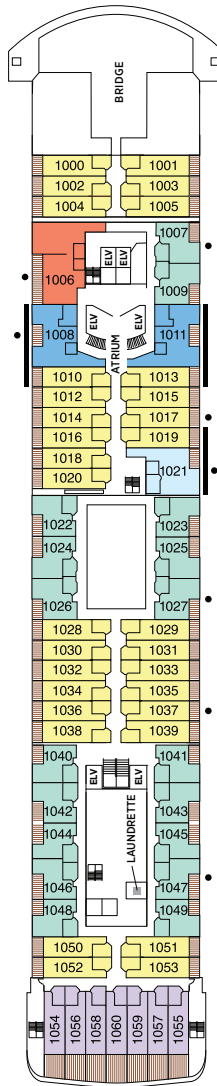

Seven Seas Voyager® DECK PLANS

DECK 4

DECK 5

DECK 6

DECK 7

- | | |
|--|---|
| ■ MS MASTER SUITE | ■ C PENTHOUSE SUITE |
| ■ GS GRAND SUITE | ■ D CONCIERGE SUITE |
| ■ VS VOYAGER SUITE | ■ E CONCIERGE SUITE |
| ■ SS SEVEN SEAS SUITE | ■ F DELUXE VERANDA SUITE |
| ■ A PENTHOUSE SUITE | ■ G DELUXE VERANDA SUITE |
| ■ B PENTHOUSE SUITE | ■ H DELUXE VERANDA SUITE |

OVERALL LENGTH. . . . 670 ft.
 BEAM (WIDTH) 94.5 ft.
 DRAFT 23 ft.
 GUESTS 700
 OFFICERS European
 CREW 447 International
 GUEST DECKS. 9
 GROSS TONNAGE 42,363
 CRUISING SPEED 20 Knots
 SHIP'S REGISTRY Bahamas

DECK 8

DECK 9

DECK 10

DECK 11

DECK 12

- + 2-bedroom suite accommodates up to 6 guests
- Convertible sofa bed
- ♿ Wheelchair accessible suites 761, 762, 859 and 860 have shower stall instead of bathtub
- Connecting suites

Up to one rollaway bed can be added to most suites, please inquire at time of booking.