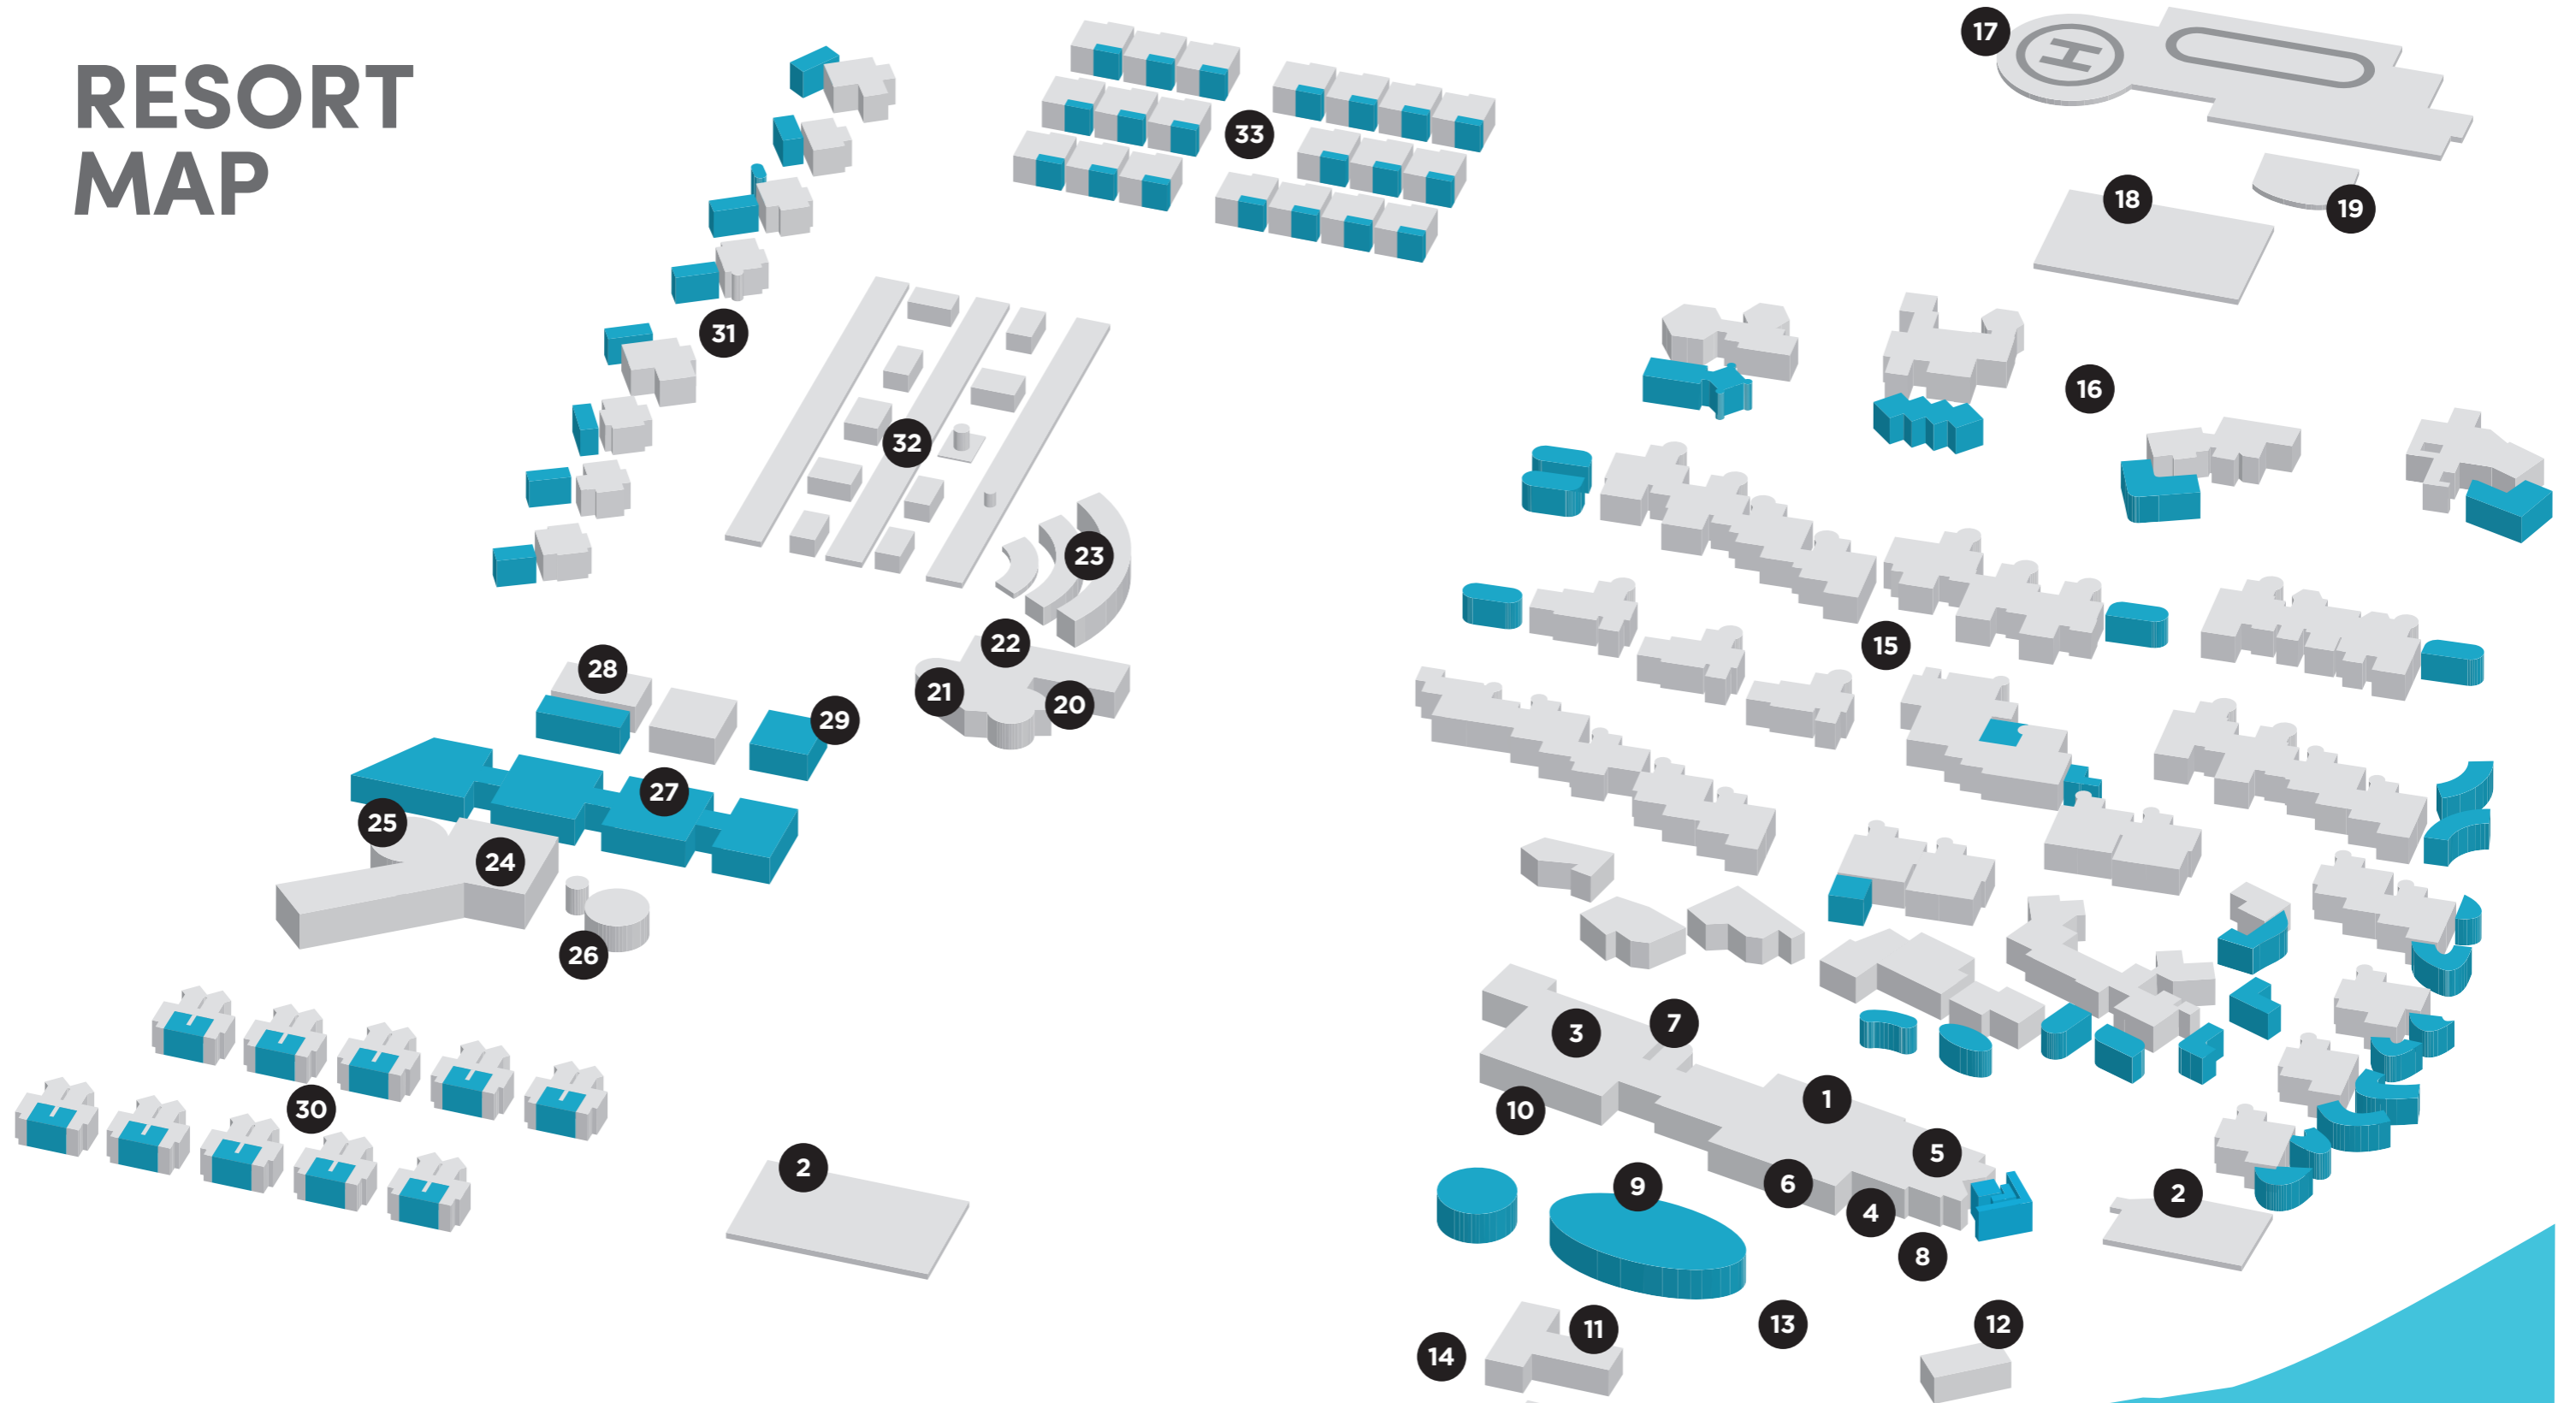

# RESORT MAP

- 1. Reception / Guest Services
- 2. Parking
- 3. THÓLOS Restaurant
- 4. SÓMA SPA
- 5. GRAND DOMES Bar
- 6. August Studio Photography
- 7. Loudos Art Gallery
- 8. Outdoor Fitness Zone
- 9. YAOSAI Pool Bar
- 10. YAOSAI Peruvian-Japanese Restaurant
- 11. TOPOS 1910 Seafood Restaurant

- 12. Breeze Beach Lounge
- 13. NEEMA Beach Wear Boutique
- 14. Watersports
- 15. Suites
- 16. Luxury Villas
- 17. Helipad
- 18. Tennis Court
- 19. Basketball Court
- 20. Domes Crèche
- 21. KiEPOS Kids Club
- 22. Teenage Game Room

- 23. Domes Open Theatre
- 24. BLEND Restaurant
- 25. Concierge/Haute Living Room
- 26. BAKALIKO Delicatessen / Shop
- 27. Domes Plaza Pool
- 28. Domes Plaza Pool Bar
- 29. Kids Pool
- 30. Luxury Residences
- 31. Private Residences
- 32. The Core
- 33. Core Residences