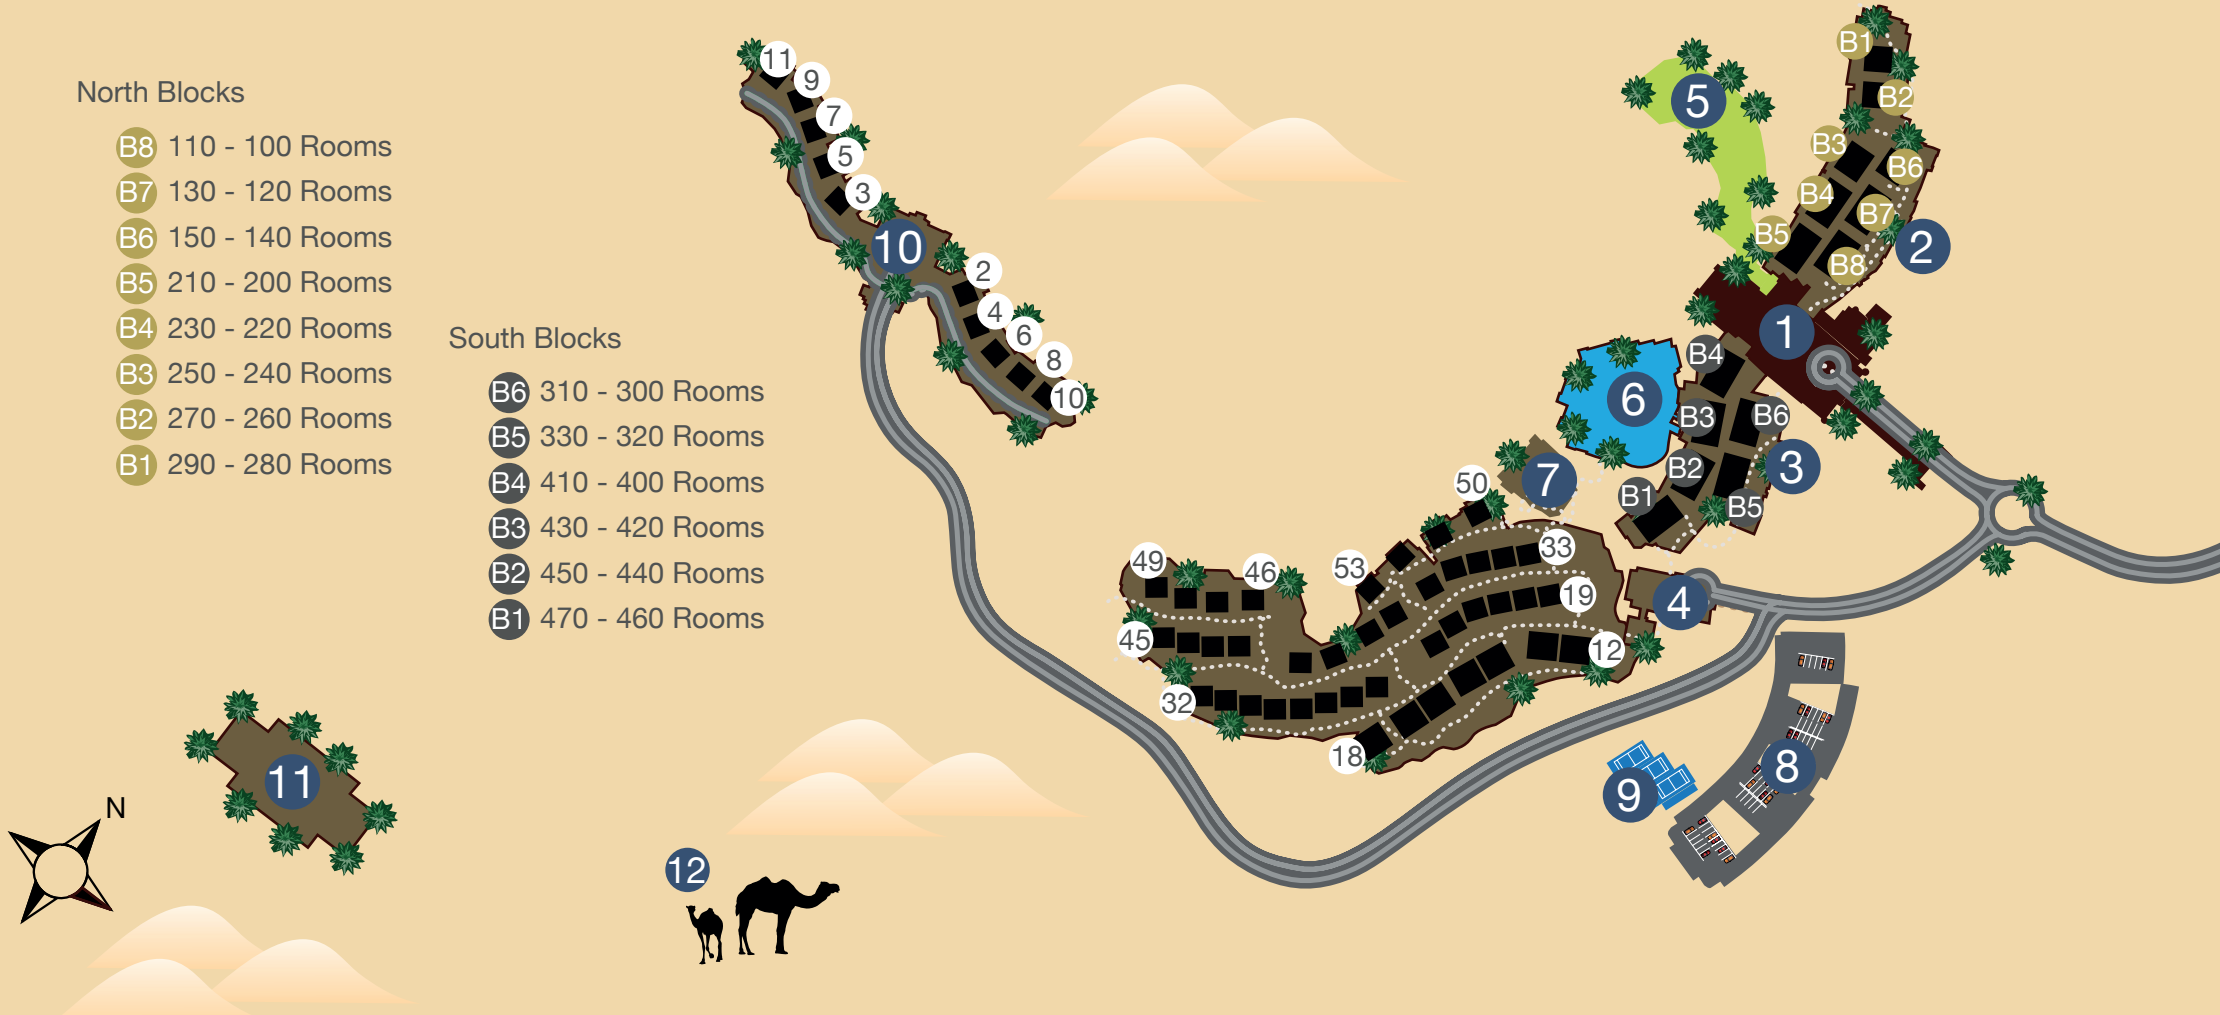

RESORT MAP
Qasr Al Sarab Desert Resort by Anantara

North Blocks

- B8 110 - 100 Rooms
- B7 130 - 120 Rooms
- B6 150 - 140 Rooms
- B5 210 - 200 Rooms
- B4 230 - 220 Rooms
- B3 250 - 240 Rooms
- B2 270 - 260 Rooms
- B1 290 - 280 Rooms

South Blocks

- B6 310 - 300 Rooms
- B5 330 - 320 Rooms
- B4 410 - 400 Rooms
- B3 430 - 420 Rooms
- B2 450 - 440 Rooms
- B1 470 - 460 Rooms

- 1 Hotel Central
- 2 Hotel North
- 3 Hotel South
- 4 Villas
- 5 Falaj
- 6 Pool
- 7 Anantara Spa
- 8 Valet Parking
- 9 Tennis courts
- 10 The Royal Pavilion Villas by Qasr Al Sarab
- 11 Desert Activity Centre
- 12 Animal experience