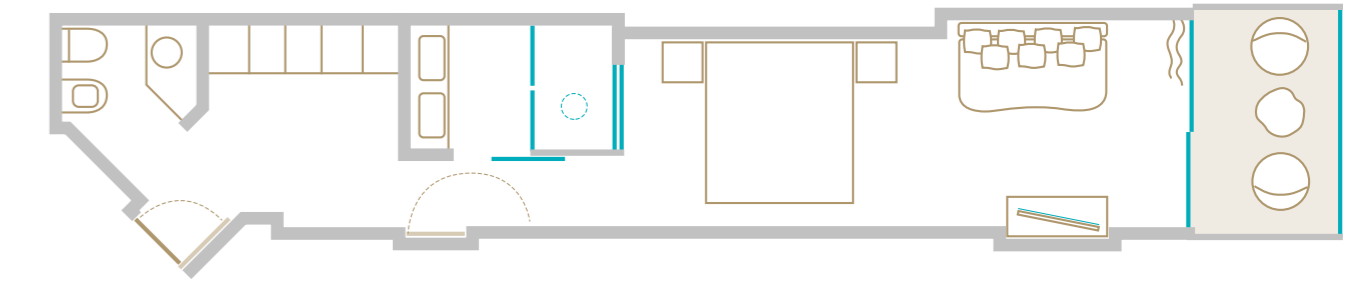

Ibiza bay

Junior Suite Garden View

Spacious, private and overlooking the gardens

In our Junior Suite Garden View rooms, you'll discover a chic combination of locally sourced Ibizan artwork and sleek modern conveniences. Stone coloured floors continue to the spacious furnished terrace, where you can enjoy a drink as the sun goes down from the mini cocktail cabinet.

Inside, you'll adore the cosy lounge area and airy dressing room. The Persian marble bathroom offers a rain shower and separate vanity. Some rooms interconnect.

Number of rooms in this category: 18

38 m² / 410 ft²

Garden views

5 m² / 54 ft² terrace

King-size bed / Twin-size bed

Persian marble bathroom with rain shower

48-inch flat screen television with Bluetooth capability

Nexus Tablet

Audio pro iPod docking station