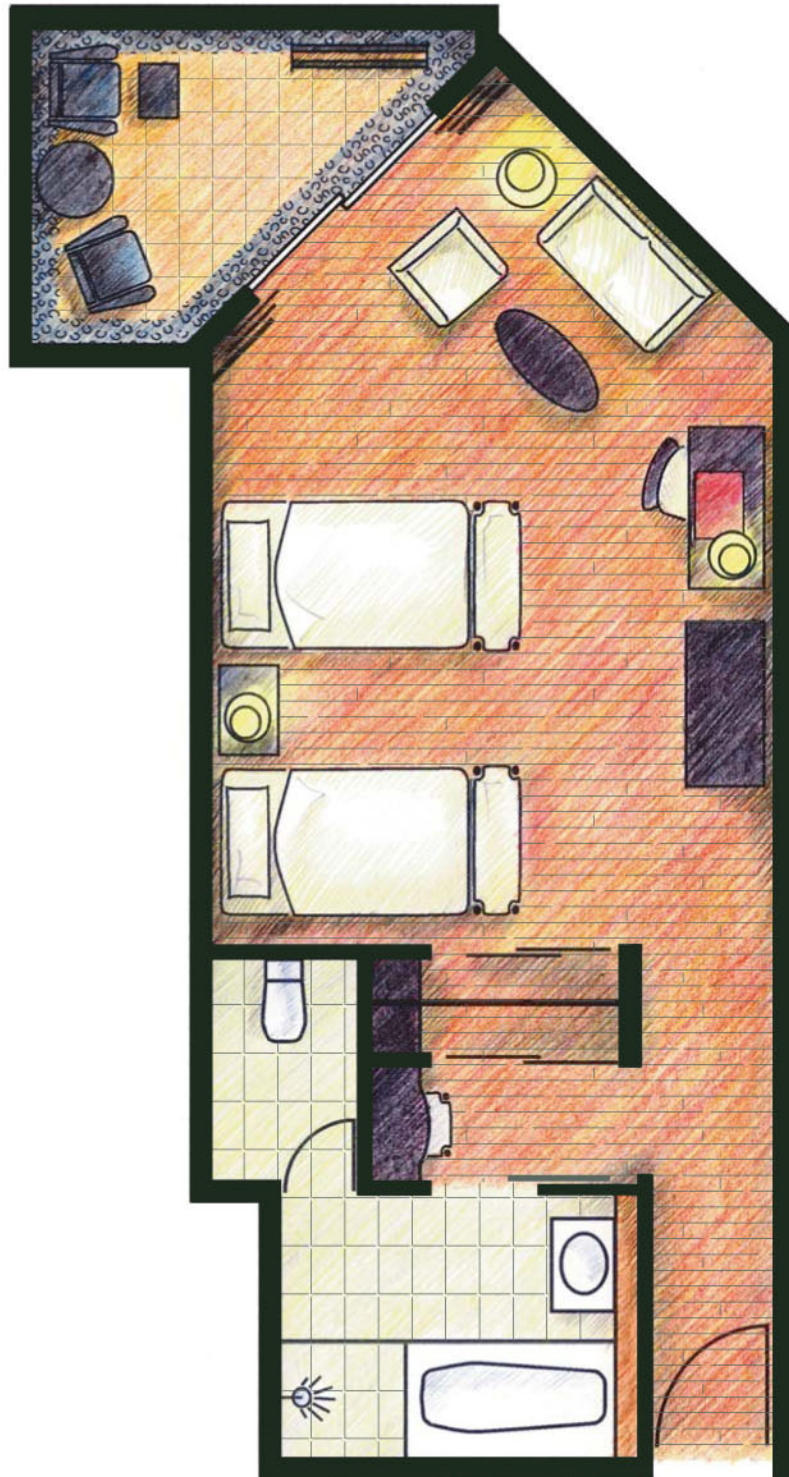

Singaraja Room

at InterContinental Bali Resort

The floor area for this room category is approximately 49 m²

Note: Floorplan not exactly to scale. Variations in furniture arrangement are possible.