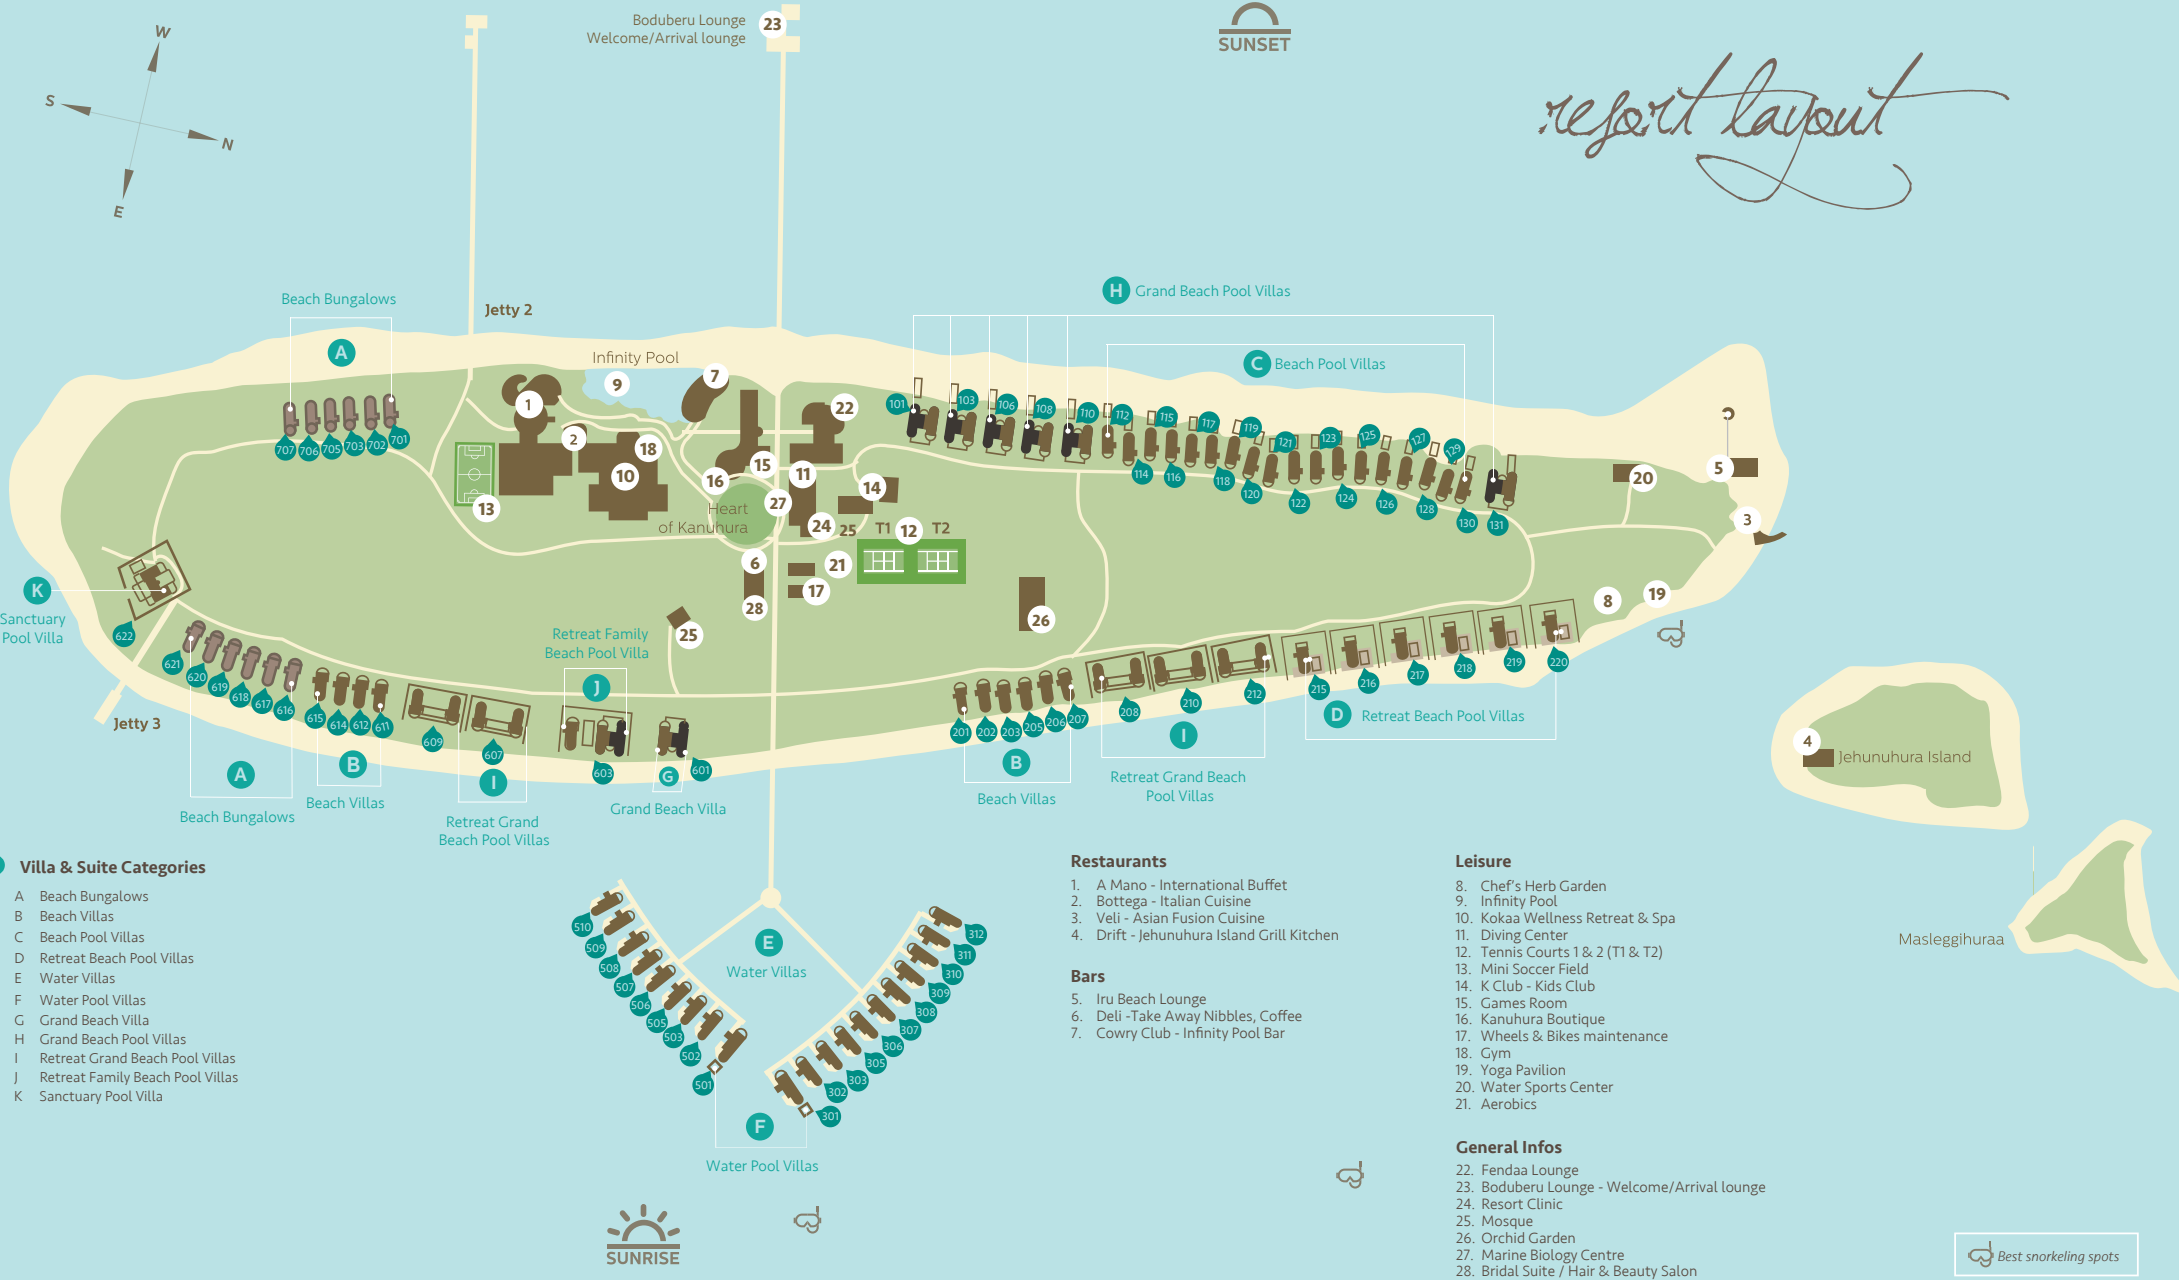

resort layout

Villa & Suite Categories

- A Beach Bungalows
- B Beach Villas
- C Beach Pool Villas
- D Retreat Beach Pool Villas
- E Water Villas
- F Water Pool Villas
- G Grand Beach Villa
- H Grand Beach Pool Villas
- I Retreat Grand Beach Pool Villas
- J Retreat Family Beach Pool Villas
- K Sanctuary Pool Villa

Restaurants

1. A Mano - International Buffet
2. Bottega - Italian Cuisine
3. Veli - Asian Fusion Cuisine
4. Drift - Jehunuhura Island Grill Kitchen

Bars

5. Iru Beach Lounge
6. Deli - Take Away Nibbles, Coffee
7. Cowry Club - Infinity Pool Bar

Leisure

8. Chef's Herb Garden
9. Infinity Pool
10. Kokaa Wellness Retreat & Spa
11. Diving Center
12. Tennis Courts 1 & 2 (T1 & T2)
13. Mini Soccer Field
14. K Club - Kids Club
15. Games Room
16. Kanuhura Boutique
17. Wheels & Bikes maintenance
18. Gym
19. Yoga Pavilion
20. Water Sports Center
21. Aerobics

General Infos

22. Fendaa Lounge
23. Boduberu Lounge - Welcome/Arrival lounge
24. Resort Clinic
25. Mosque
26. Orchid Garden
27. Marine Biology Centre
28. Bridal Suite / Hair & Beauty Salon

Best snorkeling spots