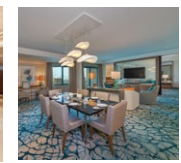

ATLANTIS

THE PALM, DUBAI

Complimentary Stay Benefits

Guest Rooms

Imperial Club Rooms

Club Suites

Signature Suites

		Guest Rooms	Imperial Club Rooms	Club Suites	Signature Suites
Marine and Waterpark Benefits	Daily access to Aquaventure Waterpark	✓	✓	✓	✓
	Daily access to The Lost Chambers Aquarium	✓	✓	✓	✓
Resort Benefits	Access to private beach across property	✓	✓	✓	✓
	Access to Atlantis Kids Club & The Zone	✓	✓	✓	✓
	Daily access to the Imperial Club Lounge inclusive of daily continental breakfast, afternoon tea and evening canapes		✓	✓	✓
	Daily access to the private Imperial Club Beach		✓	✓	✓
	In-suite check-in			✓	✓
	Return transfers to and from Dubai Airports			✓	✓
	Room service breakfast			✓	✓
Spa and Fitness Benefits	Butler Services				✓
	Complimentary access to wet facilities at ShuiQi Spa			✓	✓
	Complimentary access to ShuiQi Fitness Centre	✓	✓	✓	✓
Dining and Entertainment Benefits	Exclusive in-room dining experiences from signature restaurants				✓
	AED 50 gaming credit at Wavehouse for children		✓	✓	✓