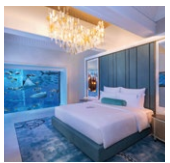

ATLANTIS

THE PALM, DUBAI

Complimentary Stay Benefits

Guest Rooms

Imperial Club Rooms

Club Suites

Signature Suites

		Guest Rooms	Imperial Club Rooms	Club Suites	Signature Suites
Marine and Waterpark Benefits	Daily access to Aquaventure Waterpark	✓	✓	✓	✓
	Daily access to The Lost Chambers Aquarium	✓	✓	✓	✓
Resort Benefits	Access to private beach across property	✓	✓	✓	✓
	Access to Atlantis Kids Club & The Zone	✓	✓	✓	✓
	Daily access to the Imperial Club Lounge inclusive of daily continental breakfast, afternoon tea and evening canapes		✓	✓	✓
	Daily access to the private Imperial Club Beach		✓	✓	✓
	In-suite check-in			✓	✓
	Return transfers to and from Dubai Airports			✓	✓
	Room service breakfast			✓	✓
Spa and Fitness Benefits	Butler Services				✓
	Complimentary access to wet facilities at ShuiQi Spa			✓	✓
	Complimentary access to ShuiQi Fitness Centre	✓	✓	✓	✓
Dining and Entertainment Benefits	Exclusive in-room dining experiences from signature restaurants				✓
	AED 50 gaming credit at Wavehouse for children		✓	✓	✓