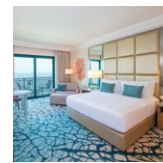

ATLANTIS

THE PALM, DUBAI

Complimentary Stay Benefits

Guest Rooms

Imperial Club Rooms

Club Suites

Signature Suites

		Guest Rooms	Imperial Club Rooms	Club Suites	Signature Suites
Marine and Waterpark Benefits	Daily access to Aquaventure Waterpark	✓	✓	✓	✓
	Daily access to The Lost Chambers Aquarium	✓	✓	✓	✓
Resort Benefits	Access to private beach across property	✓	✓	✓	✓
	Access to Atlantis Kids Club & The Zone	✓	✓	✓	✓
	Daily access to the Imperial Club Lounge inclusive of daily continental breakfast, afternoon tea and evening canapes		✓	✓	✓
	Daily access to the private Imperial Club Beach		✓	✓	✓
	In-suite check-in			✓	✓
	Return transfers to and from Dubai Airports			✓	✓
	Room service breakfast			✓	✓
Spa and Fitness Benefits	Butler Services				✓
	Complimentary access to wet facilities at ShuiQi Spa			✓	✓
	Complimentary access to ShuiQi Fitness Centre	✓	✓	✓	✓
Dining and Entertainment Benefits	Exclusive in-room dining experiences from signature restaurants				✓
	AED 50 gaming credit at Wavehouse for children		✓	✓	✓