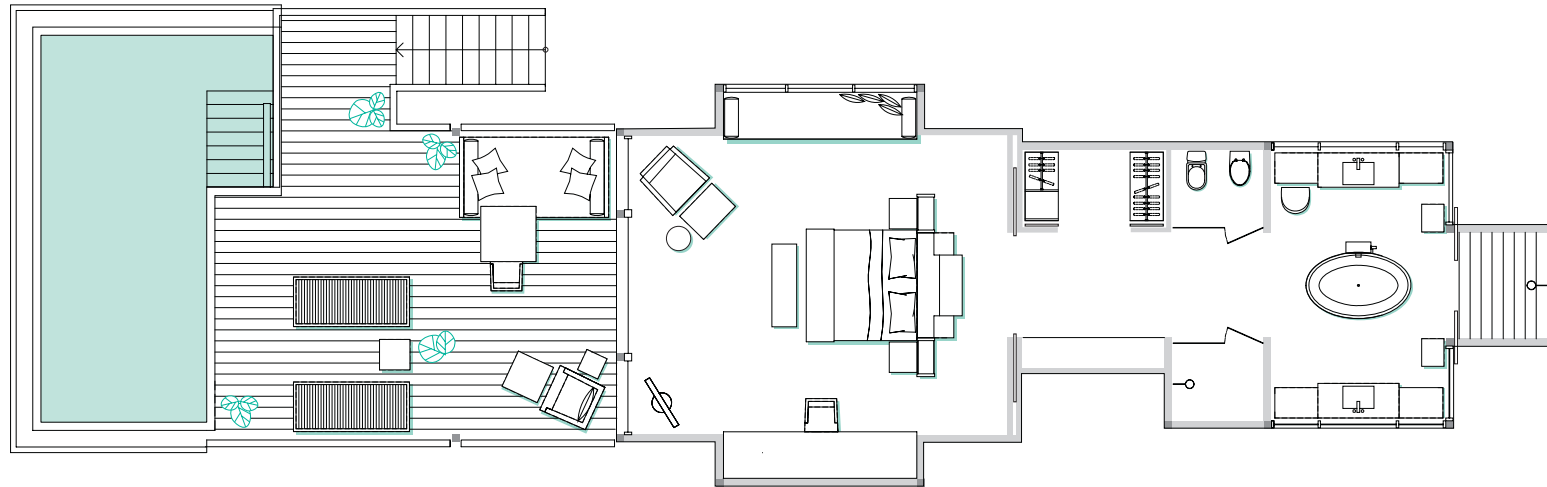

## POOL VILLA

Total Space 133m<sup>2</sup> / 1,432ft<sup>2</sup>

Interior Space 79m<sup>2</sup> / 850ft<sup>2</sup>

Exterior Space 55m<sup>2</sup> / 592ft<sup>2</sup>

Images are not to scale.  
Plans are representative of the villa category  
but some variations may occur.