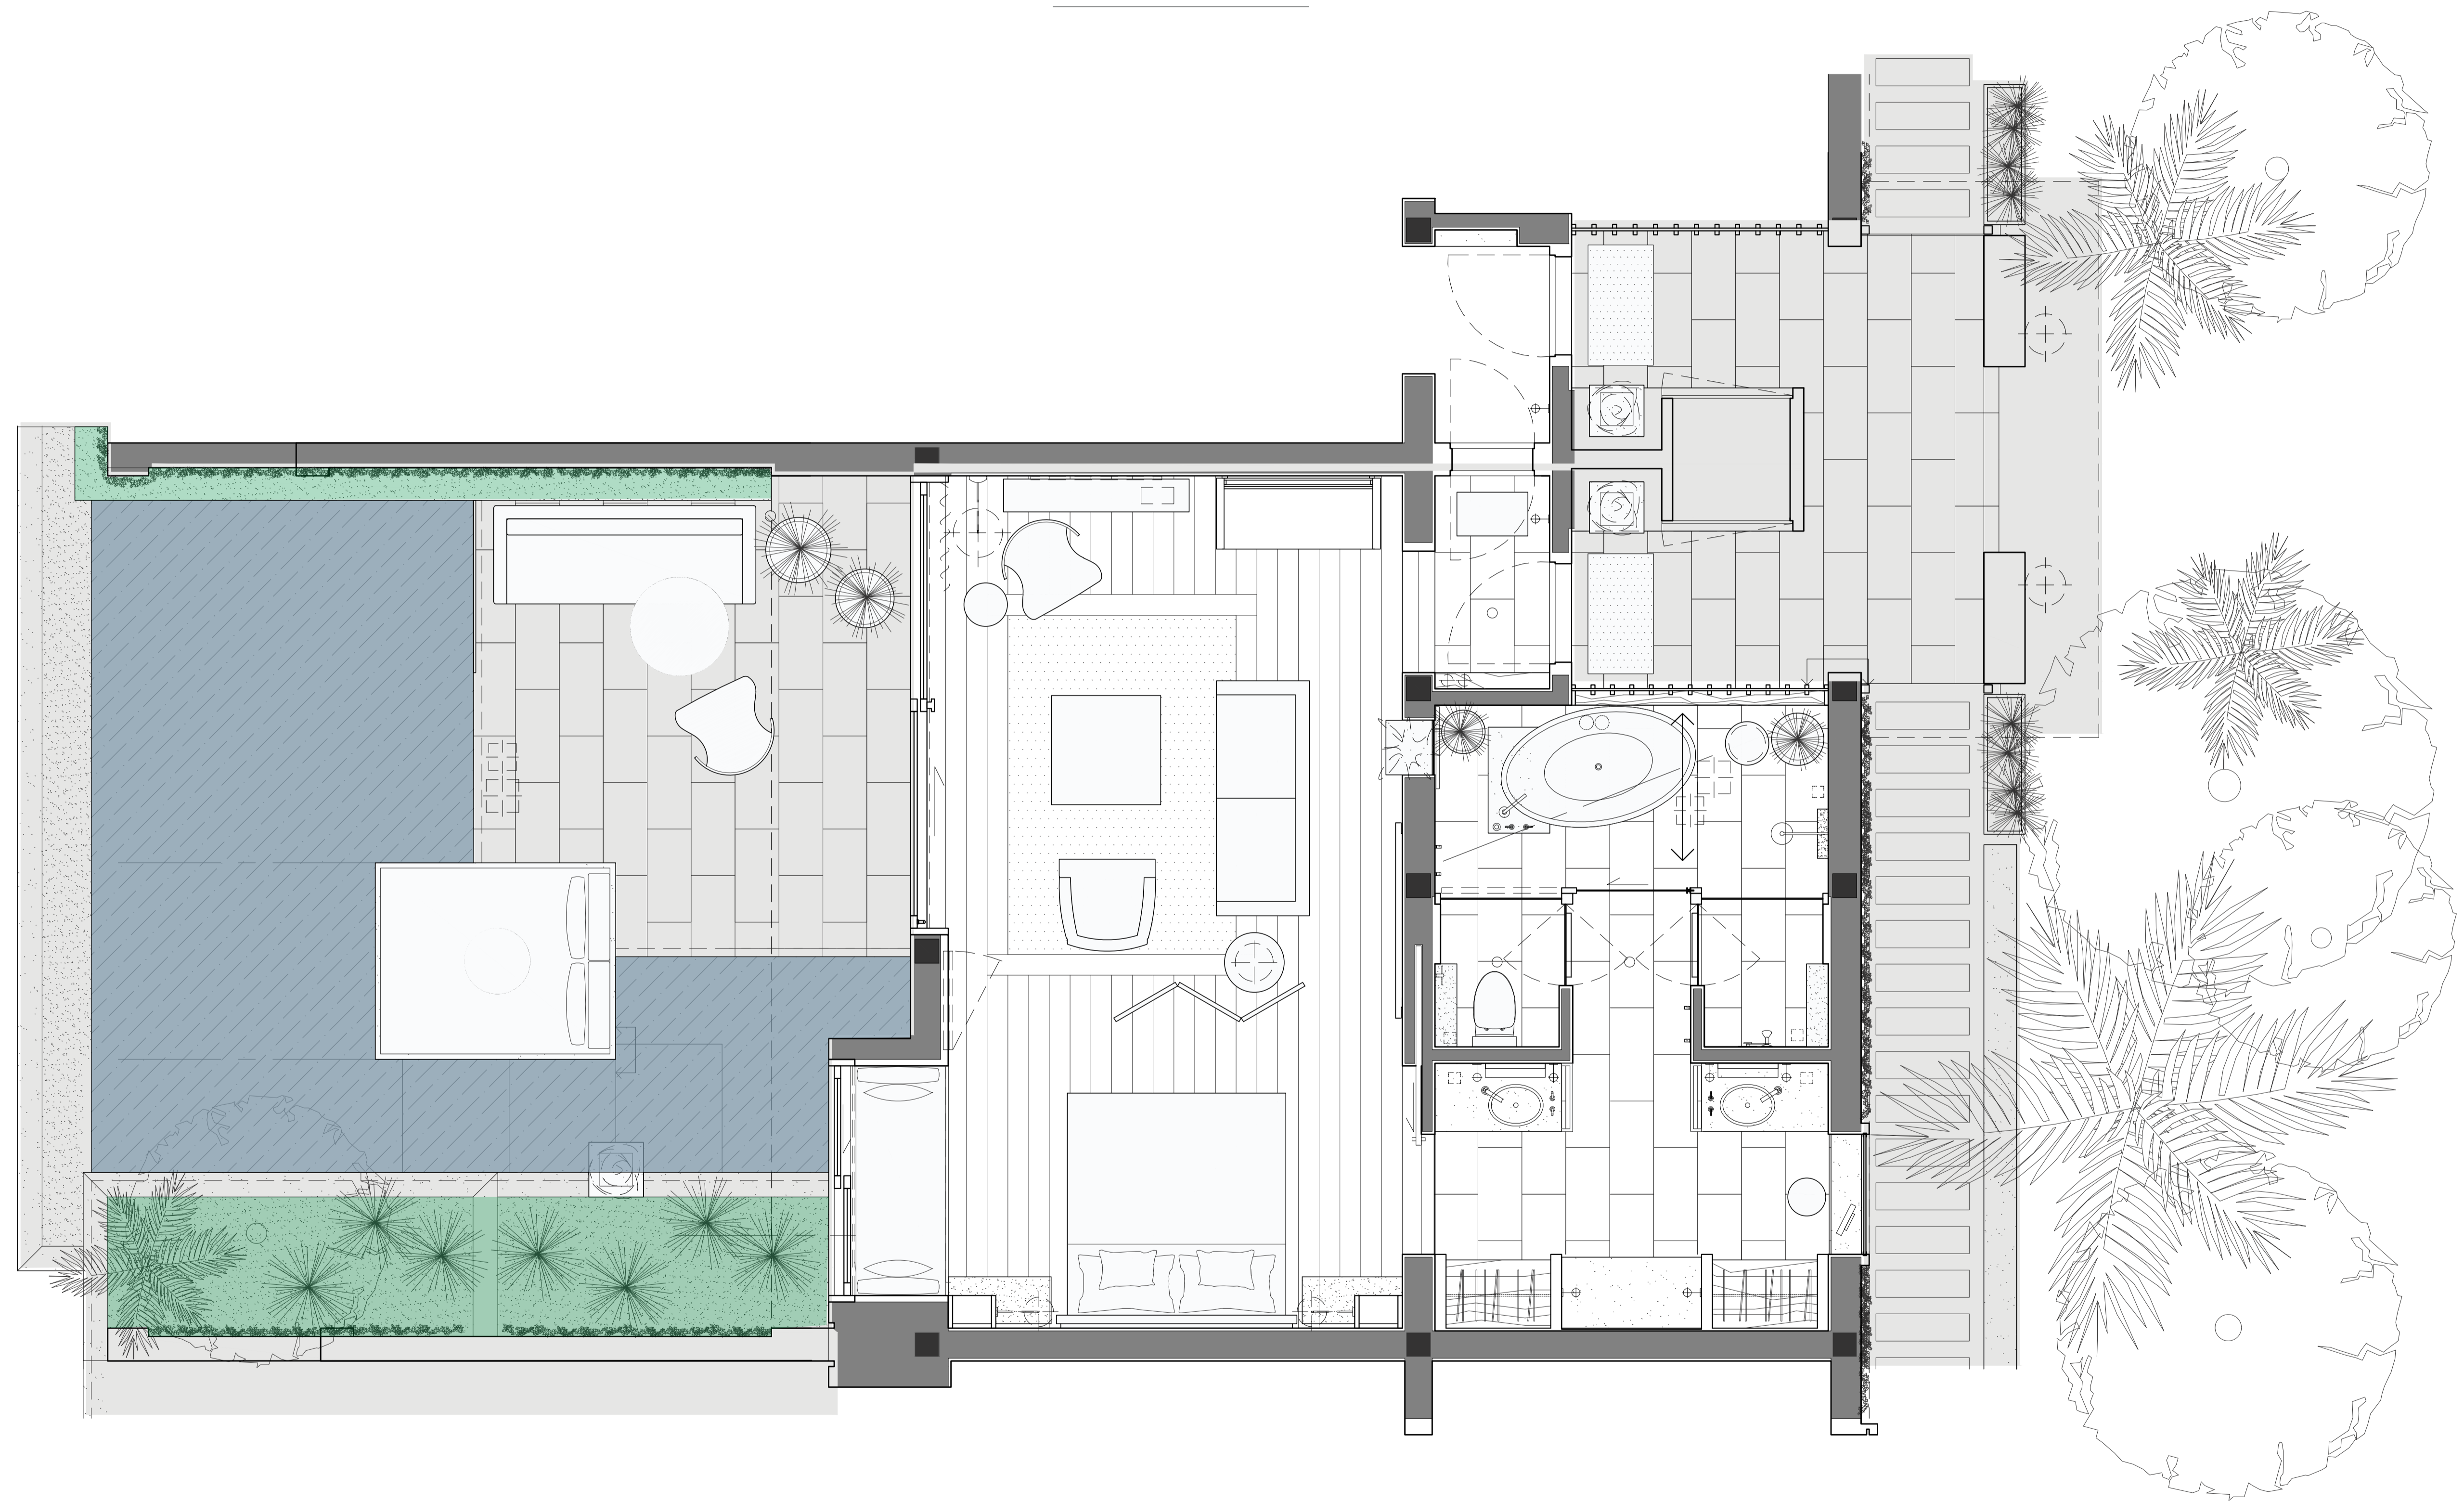

LAGOON POOL PAVILION

Average Size: 146 Sq. m.