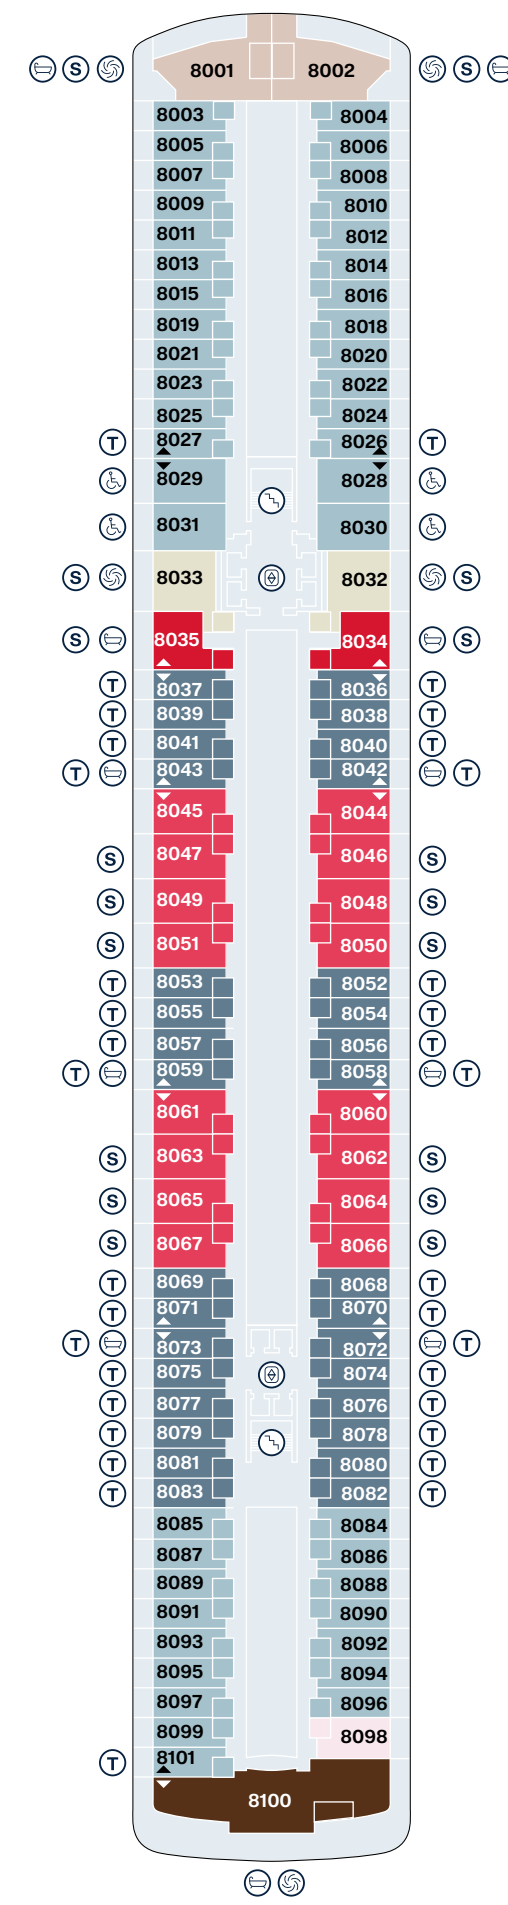

EXPLORA I - EXPLORA II SHIP OVERVIEW

DECK	DECK	DECK	DECK	DECK	DECK	DECK
4	4	5	5	11	11	14
Fil Rouge Restaurant	The Casino	Marble & Co. Grill Restaurant	Ocean Wellness - The Spa	The Conservatory Pool & Bar	Chef's Kitchen	Sky Bar on 14 & whirlpool
4	4	5	10	11	11	14
Med Yacht Club Restaurant	Journeys Lounge	Galleria d'Arte	Ocean Wellness - Fitness Centre	Gelateria & Crêperie	Nautilus Club	Sports Court
4	5	5	10	11	12	14
Shopping Experiences	Astern Pool & Bar	MSC Foundation	Ocean Wellness - Fitness Studio	Infinity whirlpools	Helios Pool & Bar adults only	Ocean Wellness - Open Air Fitness
4	5	5	10	11	12	
Lobby	Sakura Restaurant	Anthology Restaurant	Atoll Pool & Bar	Malt Whisky Bar	Running track	
4	5	5	11	11	12	
Lobby Bar	Astern Lounge	Crema Café	Emporium Marketplace Restaurant	Explora Lounge	Infinity whirlpools	

EXPLORA I - EXPLORA II SUITE DECK PLANS

DECK 6

DECK 7

DECK 8

DECK 9

DECK 10

- OR OWNER'S RESIDENCE
- CR COCOON RESIDENCE
- SR SERENITY RESIDENCE
- RR RETREAT RESIDENCE
- CO COVE RESIDENCE
- GP GRAND PENTHOUSE
- PP PREMIER PENTHOUSE
- DP DELUXE PENTHOUSE
- PH PENTHOUSE
- GT OCEAN GRAND TERRACE SUITE
- OT4 OCEAN TERRACE SUITE
- OT3 OCEAN TERRACE SUITE
- OT2 OCEAN TERRACE SUITE
- OT1 OCEAN TERRACE SUITE
- ⊙ PRIVATE WHIRLPOOL
- T TWIN BEDS
- S DOUBLE SOFA BED
- 🧺 GUEST LAUNDRY
- ♿ ACCESSIBLE SUITES
- 🚿 BATH
- 🚪 LIFT
- ↕ CONNECTING SUITES

EXPLORA I - EXPLORA II PUBLIC SPACES DECK PLANS

DECK 3

DECK 4

DECK 5

DECK 11

DECK 12

DECK 14

-  STAIRCASE
-  LIFT