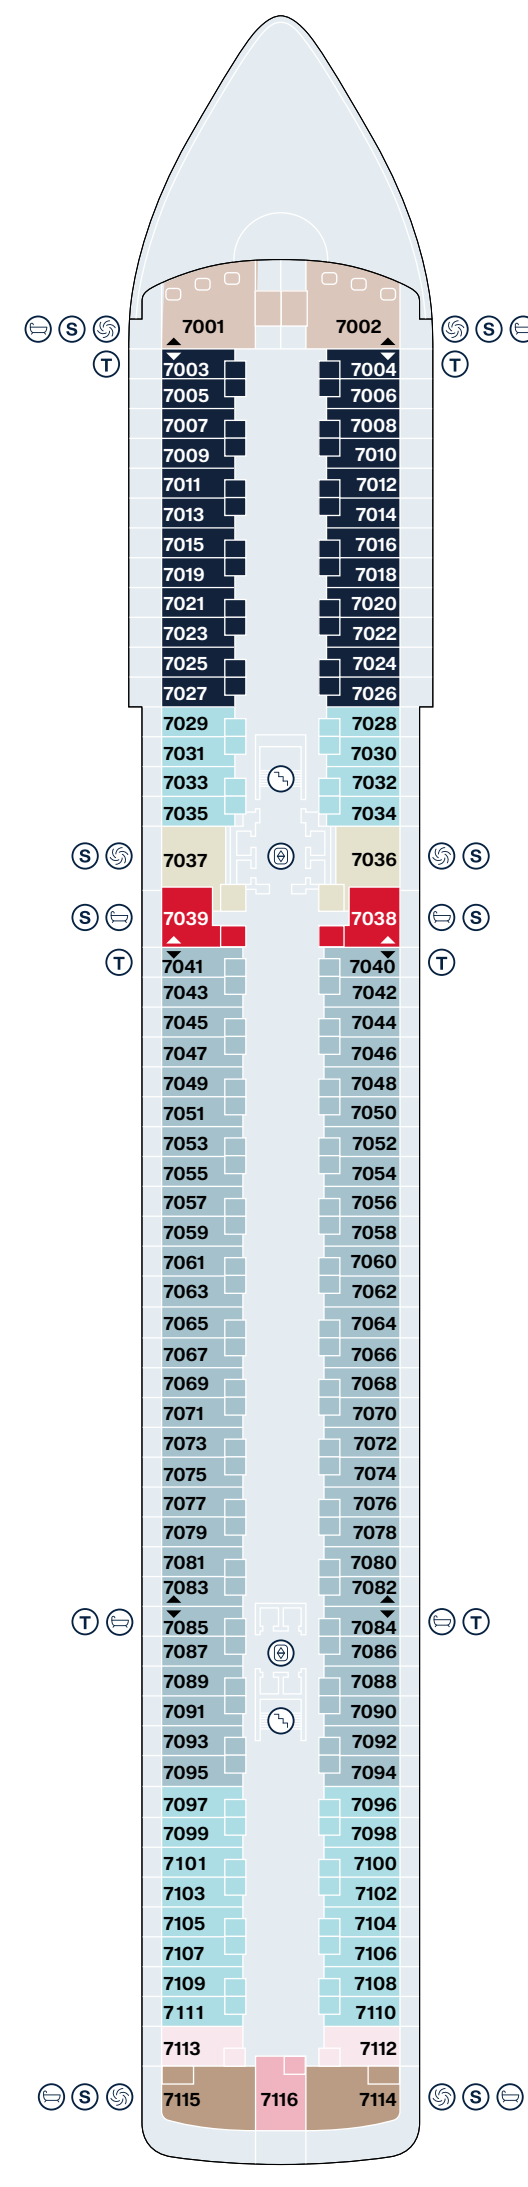

EXPLORA I - EXPLORA II SHIP OVERVIEW

DECK	DECK	DECK	DECK	DECK	DECK	DECK
4	4	5	5	11	11	14
Fil Rouge Restaurant	The Casino	Marble & Co. Grill Restaurant	Ocean Wellness - The Spa	The Conservatory Pool & Bar	Chef's Kitchen	Sky Bar on 14 & whirlpool
4	4	5	10	11	11	14
Med Yacht Club Restaurant	Journeys Lounge	Galleria d'Arte	Ocean Wellness - Fitness Centre	Gelateria & Crêperie	Nautilus Club	Sports Court
4	5	5	10	11	12	14
Shopping Experiences	Astern Pool & Bar	MSC Foundation	Ocean Wellness - Fitness Studio	Infinity whirlpools	Helios Pool & Bar adults only	Ocean Wellness - Open Air Fitness
4	5	5	10	11	12	
Lobby	Sakura Restaurant	Anthology Restaurant	Atoll Pool & Bar	Malt Whisky Bar	Running track	
4	5	5	11	11	12	
Lobby Bar	Astern Lounge	Crema Café	Emporium Marketplace Restaurant	Explora Lounge	Infinity whirlpools	

EXPLORA I - EXPLORA II SUITE DECK PLANS

DECK 6

DECK 7

DECK 8

DECK 9

DECK 10

- OR OWNER'S RESIDENCE
- CR COCOON RESIDENCE
- SR SERENITY RESIDENCE
- RR RETREAT RESIDENCE
- CO COVE RESIDENCE
- GP GRAND PENTHOUSE
- PP PREMIER PENTHOUSE
- DP DELUXE PENTHOUSE
- PH PENTHOUSE
- GT OCEAN GRAND TERRACE SUITE
- OT4 OCEAN TERRACE SUITE
- OT3 OCEAN TERRACE SUITE
- OT2 OCEAN TERRACE SUITE
- OT1 OCEAN TERRACE SUITE
- ⊙ PRIVATE WHIRLPOOL
- T TWIN BEDS
- S DOUBLE SOFA BED
- 🧺 GUEST LAUNDRY
- ♿ ACCESSIBLE SUITES
- 🚿 BATH
- 🚪 LIFT
- ↕ CONNECTING SUITES

EXPLORA I - EXPLORA II PUBLIC SPACES DECK PLANS

DECK 3

DECK 4

DECK 5

DECK 11

DECK 12

DECK 14

-  STAIRCASE
-  LIFT