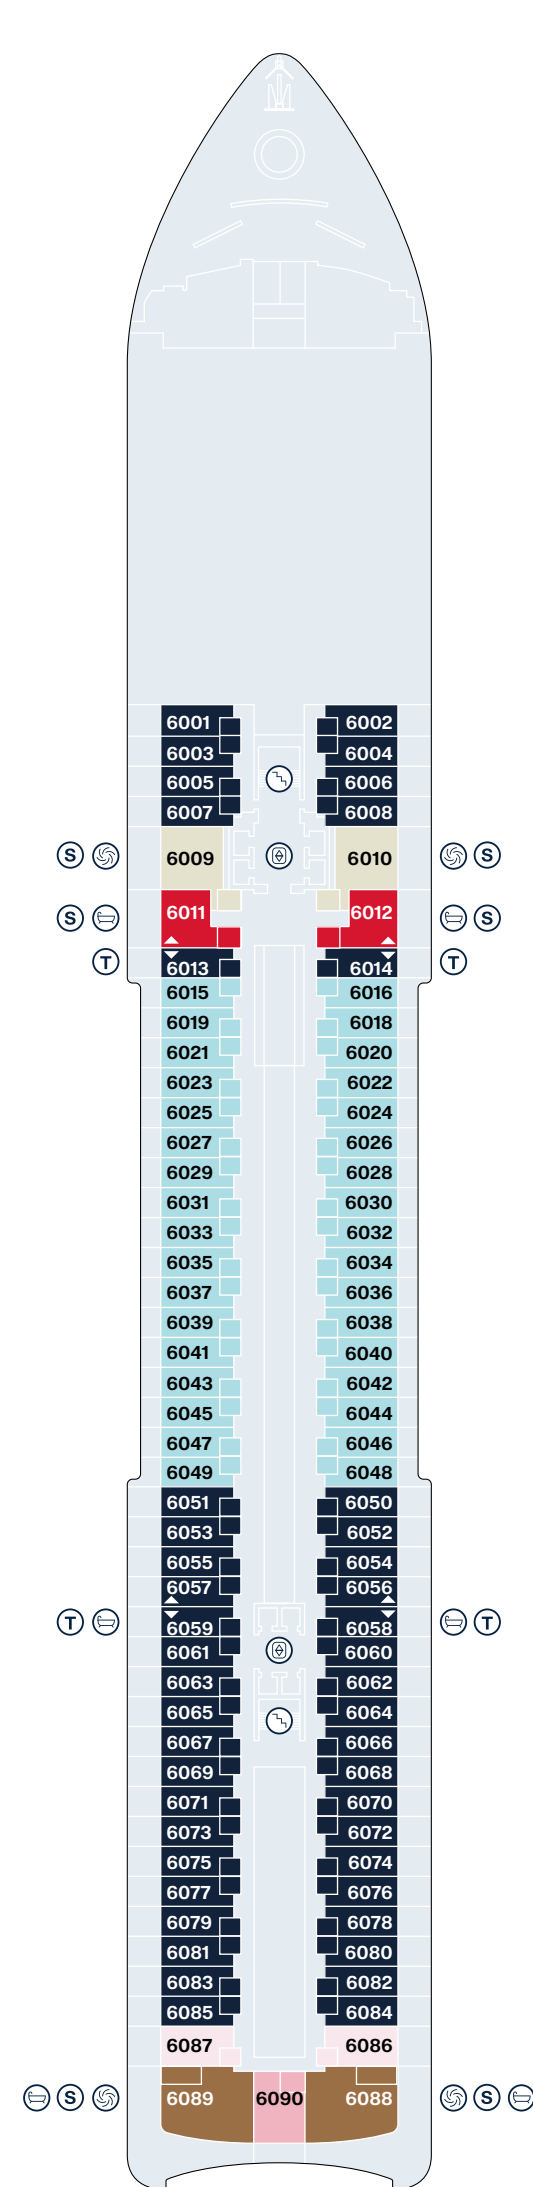

EXPLORA I - EXPLORA II SHIP OVERVIEW

DECK	DECK	DECK	DECK	DECK	DECK	DECK
4	4	5	5	11	11	14
Fil Rouge Restaurant	The Casino	Marble & Co. Grill Restaurant	Ocean Wellness - The Spa	The Conservatory Pool & Bar	Chef's Kitchen	Sky Bar on 14 & whirlpool
4	4	5	10	11	11	14
Med Yacht Club Restaurant	Journeys Lounge	Galleria d'Arte	Ocean Wellness - Fitness Centre	Gelateria & Crêperie	Nautilus Club	Sports Court
4	5	5	10	11	12	14
Shopping Experiences	Astern Pool & Bar	MSC Foundation	Ocean Wellness - Fitness Studio	Infinity whirlpools	Helios Pool & Bar adults only	Ocean Wellness - Open Air Fitness
4	5	5	10	11	12	
Lobby	Sakura Restaurant	Anthology Restaurant	Atoll Pool & Bar	Malt Whisky Bar	Running track	
4	5	5	11	11	12	
Lobby Bar	Astern Lounge	Crema Café	Emporium Marketplace Restaurant	Explora Lounge	Infinity whirlpools	

EXPLORA I - EXPLORA II SUITE DECK PLANS

DECK 6

DECK 7

DECK 8

DECK 9

DECK 10

- OR OWNER'S RESIDENCE
- CR COCOON RESIDENCE
- SR SERENITY RESIDENCE
- RR RETREAT RESIDENCE
- CO COVE RESIDENCE
- GP GRAND PENTHOUSE
- PP PREMIER PENTHOUSE
- DP DELUXE PENTHOUSE
- PH PENTHOUSE
- GT OCEAN GRAND TERRACE SUITE
- OT4 OCEAN TERRACE SUITE
- OT3 OCEAN TERRACE SUITE
- OT2 OCEAN TERRACE SUITE
- OT1 OCEAN TERRACE SUITE
- ⊙ PRIVATE WHIRLPOOL
- T TWIN BEDS
- S DOUBLE SOFA BED
- 🧺 GUEST LAUNDRY
- ♿ ACCESSIBLE SUITES
- 🚿 BATH
- 🚪 LIFT
- ↕ CONNECTING SUITES

EXPLORA I - EXPLORA II PUBLIC SPACES DECK PLANS

DECK 3

DECK 4

DECK 5

DECK 11

DECK 12

DECK 14

-  STAIRCASE
-  LIFT