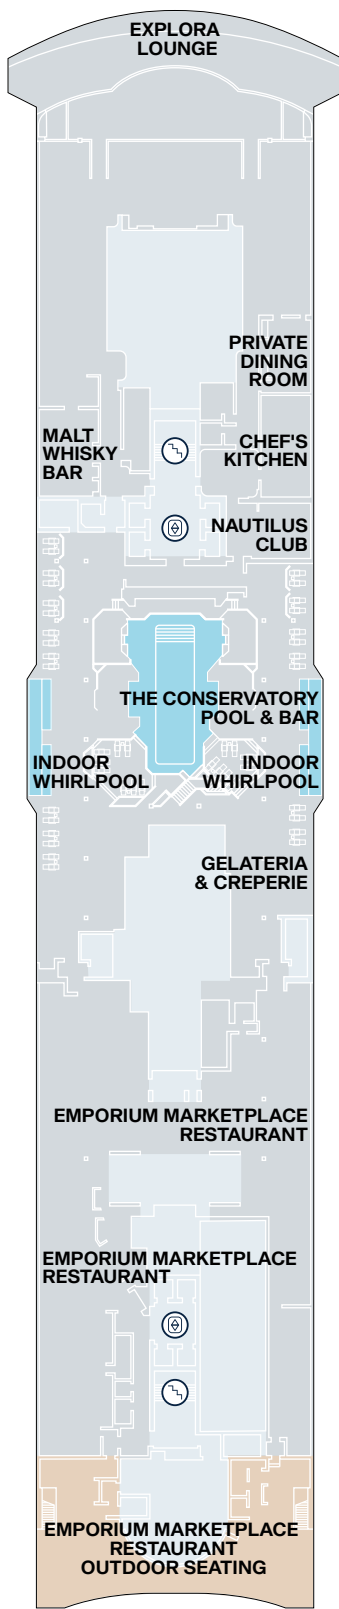

EXPLORA I - EXPLORA II SHIP OVERVIEW

DECK	DECK	DECK	DECK	DECK	DECK	DECK
4	4	5	5	11	11	14
Fil Rouge Restaurant	The Casino	Marble & Co. Grill Restaurant	Ocean Wellness - The Spa	The Conservatory Pool & Bar	Chef's Kitchen	Sky Bar on 14 & whirlpool
4	4	5	10	11	11	14
Med Yacht Club Restaurant	Journeys Lounge	Galleria d'Arte	Ocean Wellness - Fitness Centre	Gelateria & Crêperie	Nautilus Club	Sports Court
4	5	5	10	11	12	14
Shopping Experiences	Astern Pool & Bar	MSC Foundation	Ocean Wellness - Fitness Studio	Infinity whirlpools	Helios Pool & Bar adults only	Ocean Wellness - Open Air Fitness
4	5	5	10	11	12	
Lobby	Sakura Restaurant	Anthology Restaurant	Atoll Pool & Bar	Malt Whisky Bar	Running track	
4	5	5	11	11	12	
Lobby Bar	Astern Lounge	Crema Café	Emporium Marketplace Restaurant	Explora Lounge	Infinity whirlpools	

EXPLORA I - EXPLORA II SUITE DECK PLANS

DECK 6

DECK 7

DECK 8

DECK 9

DECK 10

- OR OWNER'S RESIDENCE
- CR COCOON RESIDENCE
- SR SERENITY RESIDENCE
- RR RETREAT RESIDENCE
- CO COVE RESIDENCE
- GP GRAND PENTHOUSE
- PP PREMIER PENTHOUSE
- DP DELUXE PENTHOUSE
- PH PENTHOUSE
- GT OCEAN GRAND TERRACE SUITE
- OT4 OCEAN TERRACE SUITE
- OT3 OCEAN TERRACE SUITE
- OT2 OCEAN TERRACE SUITE
- OT1 OCEAN TERRACE SUITE
- ⊙ PRIVATE WHIRLPOOL
- T TWIN BEDS
- S DOUBLE SOFA BED
- 🧺 GUEST LAUNDRY
- ♿ ACCESSIBLE SUITES
- 🚿 BATH
- 🚪 LIFT
- ↕ CONNECTING SUITES

EXPLORA I - EXPLORA II PUBLIC SPACES DECK PLANS

DECK 3

DECK 4

DECK 5

DECK 11

DECK 12

DECK 14

-  STAIRCASE
-  LIFT