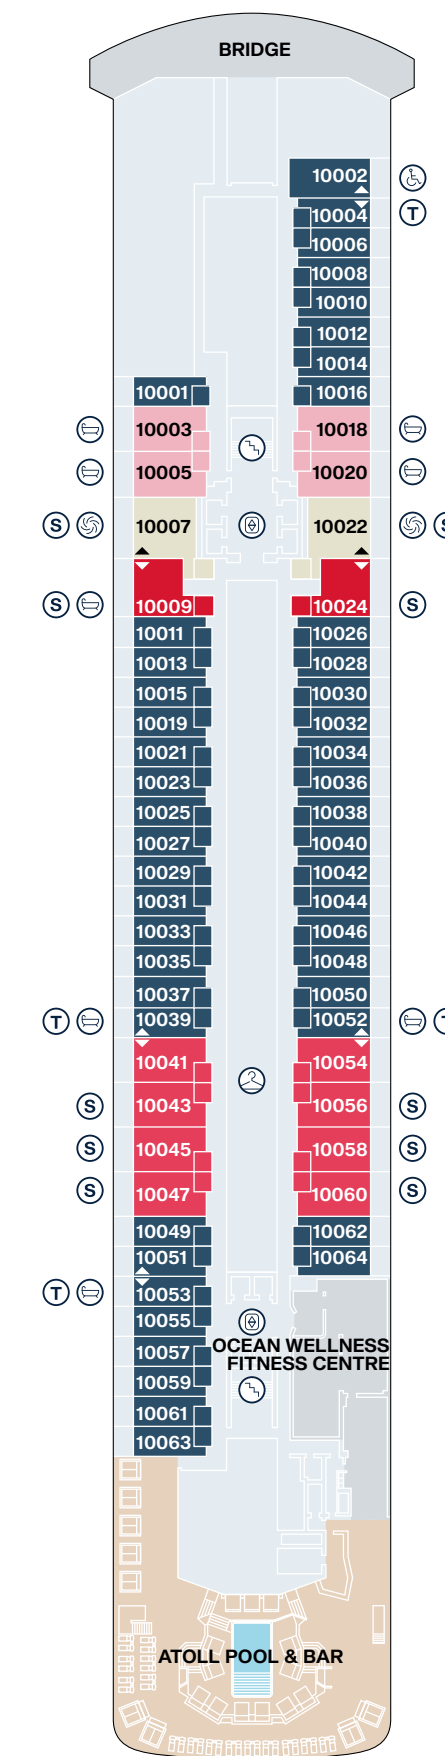

EXPLORA I - EXPLORA II SHIP OVERVIEW

DECK	DECK	DECK	DECK	DECK	DECK	DECK
4	4	5	5	11	11	14
Fil Rouge Restaurant	The Casino	Marble & Co. Grill Restaurant	Ocean Wellness - The Spa	The Conservatory Pool & Bar	Chef's Kitchen	Sky Bar on 14 & whirlpool
4	4	5	10	11	11	14
Med Yacht Club Restaurant	Journeys Lounge	Galleria d'Arte	Ocean Wellness - Fitness Centre	Gelateria & Crêperie	Nautilus Club	Sports Court
4	5	5	10	11	12	14
Shopping Experiences	Astern Pool & Bar	MSC Foundation	Ocean Wellness - Fitness Studio	Infinity whirlpools	Helios Pool & Bar adults only	Ocean Wellness - Open Air Fitness
4	5	5	10	11	12	
Lobby	Sakura Restaurant	Anthology Restaurant	Atoll Pool & Bar	Malt Whisky Bar	Running track	
4	5	5	11	11	12	
Lobby Bar	Astern Lounge	Crema Café	Emporium Marketplace Restaurant	Explora Lounge	Infinity whirlpools	

EXPLORA I - EXPLORA II SUITE DECK PLANS

DECK 6

DECK 7

DECK 8

DECK 9

DECK 10

- OR OWNER'S RESIDENCE
- CR COCOON RESIDENCE
- SR SERENITY RESIDENCE
- RR RETREAT RESIDENCE
- CO COVE RESIDENCE
- GP GRAND PENTHOUSE
- PP PREMIER PENTHOUSE
- DP DELUXE PENTHOUSE
- PH PENTHOUSE
- GT OCEAN GRAND TERRACE SUITE
- OT4 OCEAN TERRACE SUITE
- OT3 OCEAN TERRACE SUITE
- OT2 OCEAN TERRACE SUITE
- OT1 OCEAN TERRACE SUITE
- ⊙ PRIVATE WHIRLPOOL
- T TWIN BEDS
- S DOUBLE SOFA BED
- 🧺 GUEST LAUNDRY
- ♿ ACCESSIBLE SUITES
- 🚿 BATH
- 🚪 LIFT
- ↕ CONNECTING SUITES

EXPLORA I - EXPLORA II PUBLIC SPACES DECK PLANS

DECK 3

DECK 4

DECK 5

DECK 11

DECK 12

DECK 14

-  STAIRCASE
-  LIFT