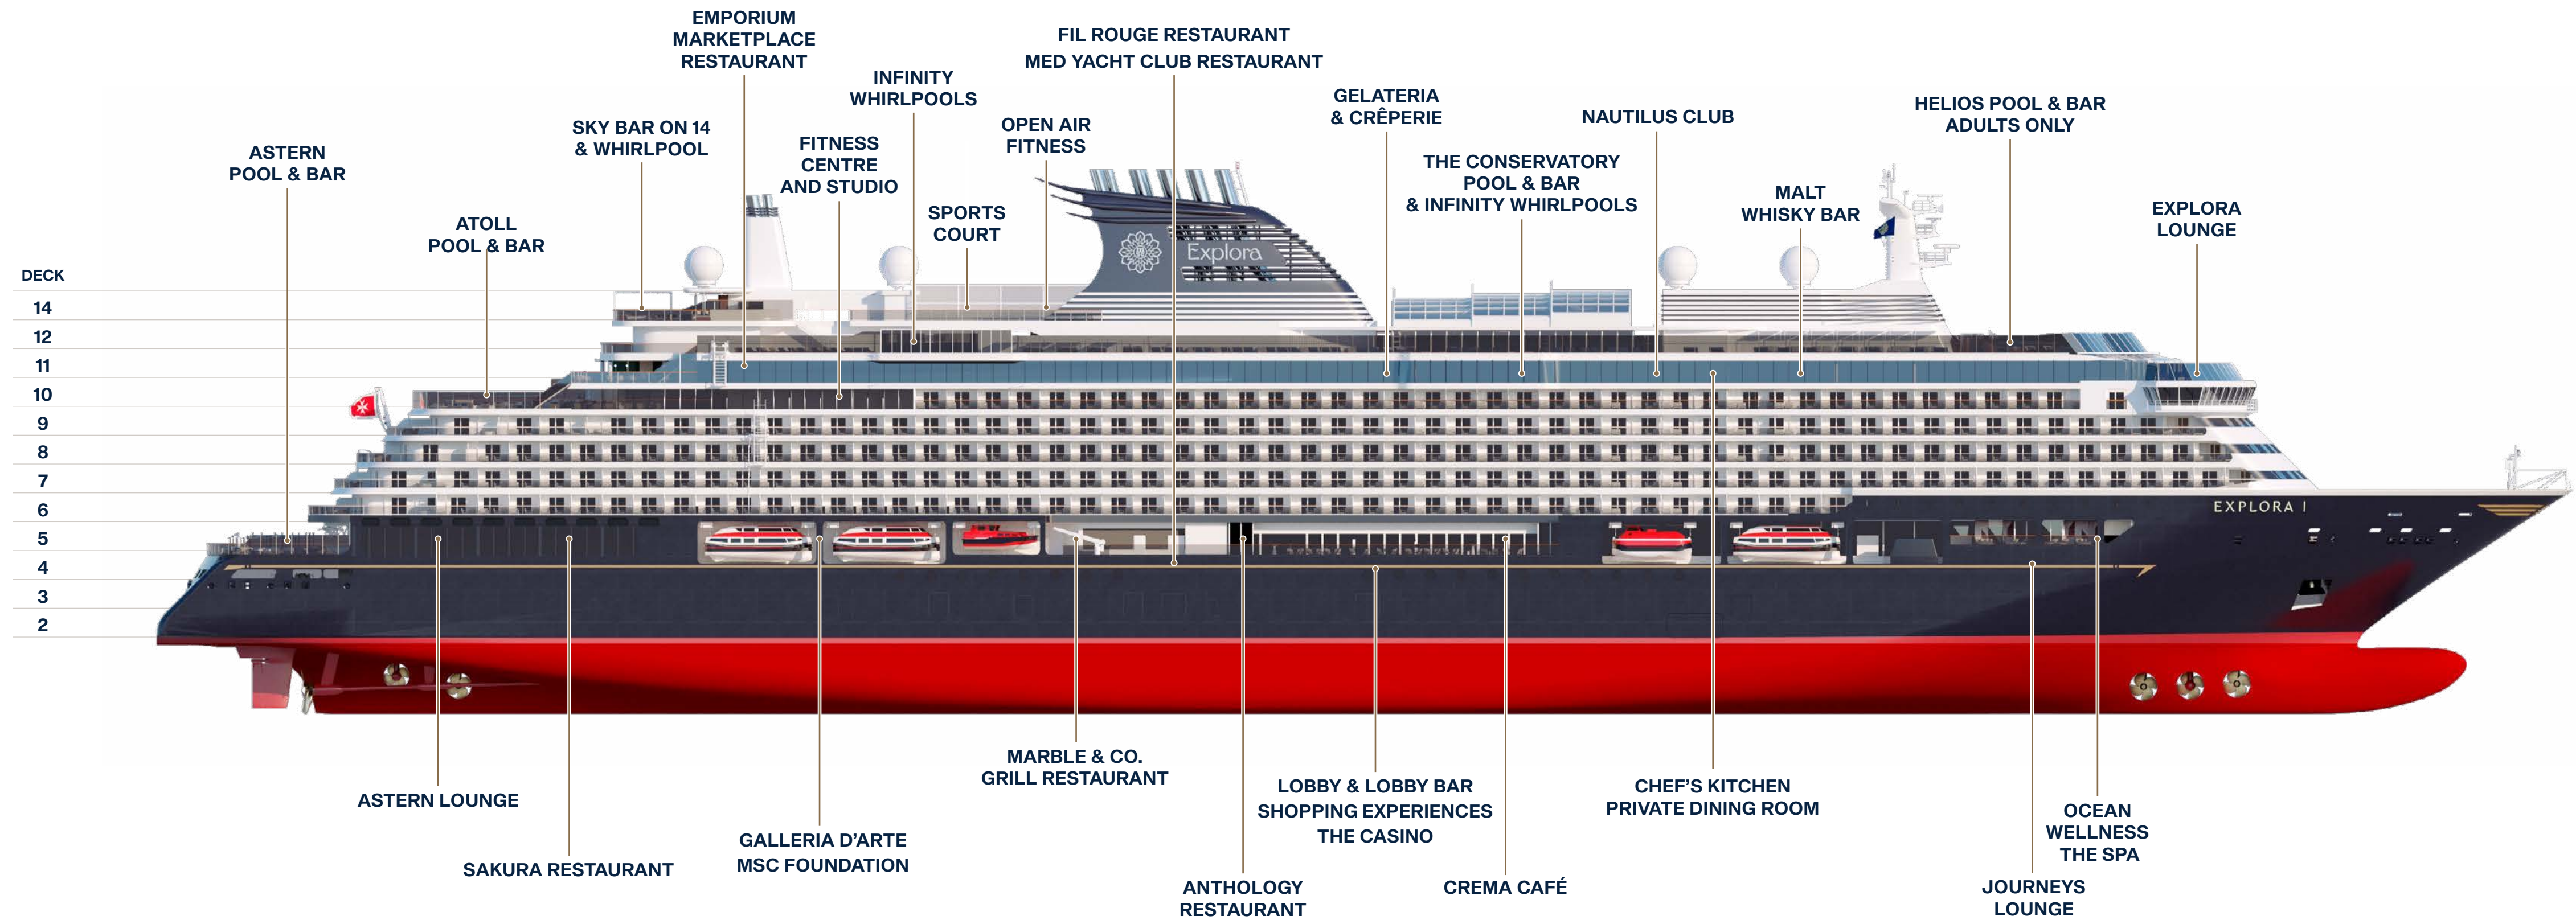

EXPLORA I - EXPLORA II SHIP OVERVIEW

DECK	DECK	DECK	DECK	DECK	DECK	DECK
4	4	5	5	11	11	14
Fil Rouge Restaurant	The Casino	Marble & Co. Grill Restaurant	Ocean Wellness - The Spa	The Conservatory Pool & Bar	Chef's Kitchen	Sky Bar on 14 & whirlpool
4	4	5	10	11	11	14
Med Yacht Club Restaurant	Journeys Lounge	Galleria d'Arte	Ocean Wellness - Fitness Centre	Gelateria & Crêperie	Nautilus Club	Sports Court
4	5	5	10	11	12	14
Shopping Experiences	Astern Pool & Bar	MSC Foundation	Ocean Wellness - Fitness Studio	Infinity whirlpools	Helios Pool & Bar adults only	Ocean Wellness - Open Air Fitness
4	5	5	10	11	12	
Lobby	Sakura Restaurant	Anthology Restaurant	Atoll Pool & Bar	Malt Whisky Bar	Running track	
4	5	5	11	11	12	
Lobby Bar	Astern Lounge	Crema Café	Emporium Marketplace Restaurant	Explora Lounge	Infinity whirlpools	

EXPLORA I - EXPLORA II SUITE DECK PLANS

DECK 6

DECK 7

DECK 8

DECK 9

DECK 10

- OR OWNER'S RESIDENCE
- CR COCOON RESIDENCE
- SR SERENITY RESIDENCE
- RR RETREAT RESIDENCE
- CO COVE RESIDENCE
- GP GRAND PENTHOUSE
- PP PREMIER PENTHOUSE
- DP DELUXE PENTHOUSE
- PH PENTHOUSE
- GT OCEAN GRAND TERRACE SUITE
- OT4 OCEAN TERRACE SUITE
- OT3 OCEAN TERRACE SUITE
- OT2 OCEAN TERRACE SUITE
- OT1 OCEAN TERRACE SUITE
- ⊙ PRIVATE WHIRLPOOL
- T TWIN BEDS
- S DOUBLE SOFA BED
- 🧺 GUEST LAUNDRY
- ♿ ACCESSIBLE SUITES
- 🚿 BATH
- 🚪 LIFT
- ↕ CONNECTING SUITES

EXPLORA I - EXPLORA II PUBLIC SPACES DECK PLANS

DECK 3

DECK 4

DECK 5

DECK 11

DECK 12

DECK 14

-  STAIRCASE
-  LIFT