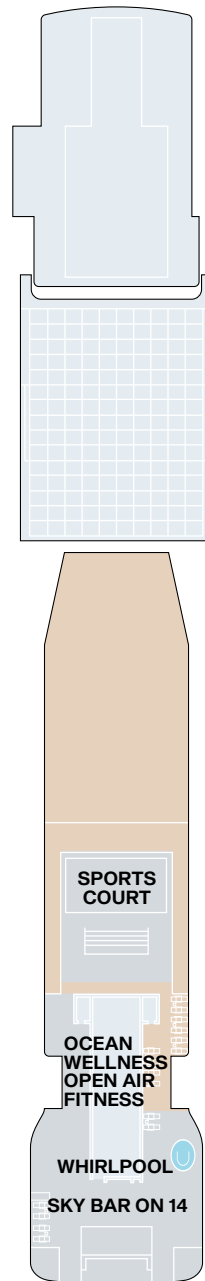

EXPLORA I - EXPLORA II SHIP OVERVIEW

DECK	DECK	DECK	DECK	DECK	DECK	DECK
4	4	5	5	11	11	14
Fil Rouge Restaurant	The Casino	Marble & Co. Grill Restaurant	Ocean Wellness - The Spa	The Conservatory Pool & Bar	Chef's Kitchen	Sky Bar on 14 & whirlpool
4	4	5	10	11	11	14
Med Yacht Club Restaurant	Journeys Lounge	Galleria d'Arte	Ocean Wellness - Fitness Centre	Gelateria & Crêperie	Nautilus Club	Sports Court
4	5	5	10	11	12	14
Shopping Experiences	Astern Pool & Bar	MSC Foundation	Ocean Wellness - Fitness Studio	Infinity whirlpools	Helios Pool & Bar adults only	Ocean Wellness - Open Air Fitness
4	5	5	10	11	12	
Lobby	Sakura Restaurant	Anthology Restaurant	Atoll Pool & Bar	Malt Whisky Bar	Running track	
4	5	5	11	11	12	
Lobby Bar	Astern Lounge	Crema Café	Emporium Marketplace Restaurant	Explora Lounge	Infinity whirlpools	

EXPLORA I - EXPLORA II SUITE DECK PLANS

DECK 6

DECK 7

DECK 8

DECK 9

DECK 10

- OR OWNER'S RESIDENCE
- CR COCOON RESIDENCE
- SR SERENITY RESIDENCE
- RR RETREAT RESIDENCE
- CO COVE RESIDENCE
- GP GRAND PENTHOUSE
- PP PREMIER PENTHOUSE
- DP DELUXE PENTHOUSE
- PH PENTHOUSE
- GT OCEAN GRAND TERRACE SUITE
- OT4 OCEAN TERRACE SUITE
- OT3 OCEAN TERRACE SUITE
- OT2 OCEAN TERRACE SUITE
- OT1 OCEAN TERRACE SUITE
- ⊙ PRIVATE WHIRLPOOL
- T TWIN BEDS
- S DOUBLE SOFA BED
- 🧺 GUEST LAUNDRY
- ♿ ACCESSIBLE SUITES
- 🚿 BATH
- 🚪 LIFT
- ↕ CONNECTING SUITES

EXPLORA I - EXPLORA II PUBLIC SPACES DECK PLANS

DECK 3

DECK 4

DECK 5

DECK 11

DECK 12

DECK 14

-  STAIRCASE
-  LIFT