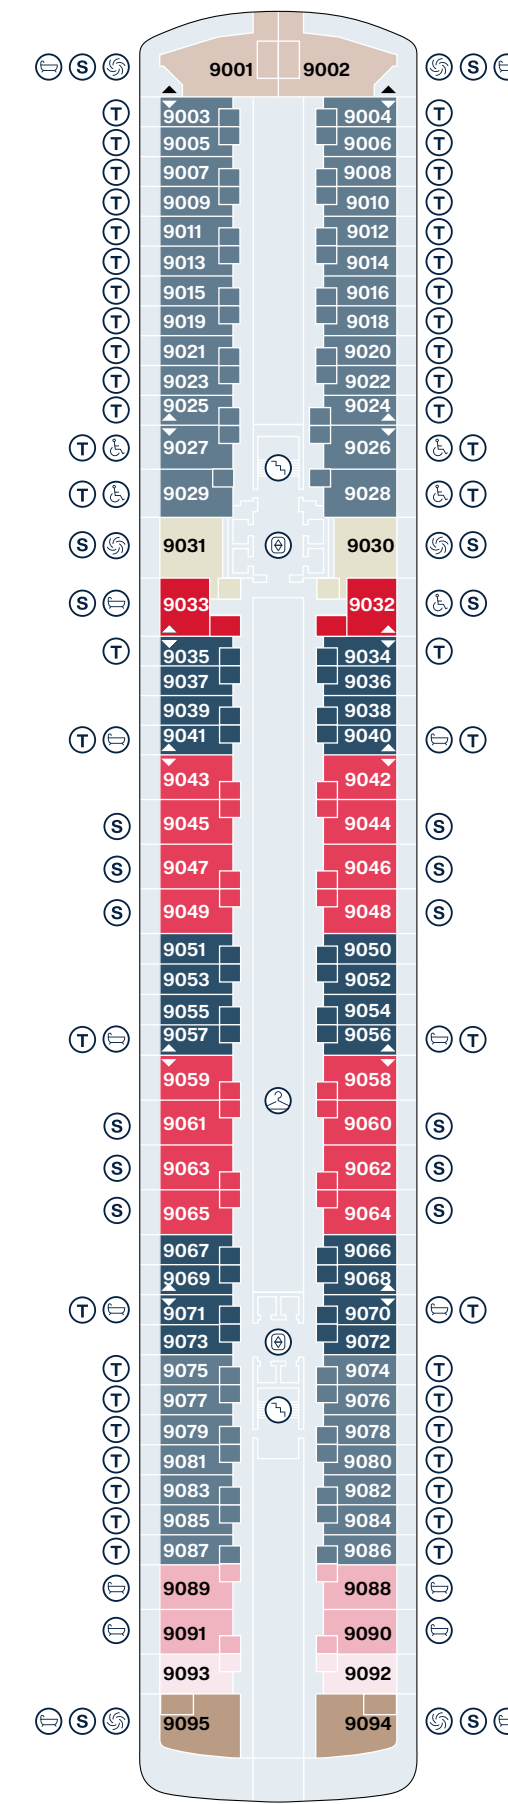

EXPLORA I - EXPLORA II SHIP OVERVIEW

DECK	DECK	DECK	DECK	DECK	DECK	DECK
4	4	5	5	11	11	14
Fil Rouge Restaurant	The Casino	Marble & Co. Grill Restaurant	Ocean Wellness - The Spa	The Conservatory Pool & Bar	Chef's Kitchen	Sky Bar on 14 & whirlpool
4	4	5	10	11	11	14
Med Yacht Club Restaurant	Journeys Lounge	Galleria d'Arte	Ocean Wellness - Fitness Centre	Gelateria & Crêperie	Nautilus Club	Sports Court
4	5	5	10	11	12	14
Shopping Experiences	Astern Pool & Bar	MSC Foundation	Ocean Wellness - Fitness Studio	Infinity whirlpools	Helios Pool & Bar adults only	Ocean Wellness - Open Air Fitness
4	5	5	10	11	12	
Lobby	Sakura Restaurant	Anthology Restaurant	Atoll Pool & Bar	Malt Whisky Bar	Running track	
4	5	5	11	11	12	
Lobby Bar	Astern Lounge	Crema Café	Emporium Marketplace Restaurant	Explora Lounge	Infinity whirlpools	

EXPLORA I - EXPLORA II SUITE DECK PLANS

DECK 6

DECK 7

DECK 8

DECK 9

DECK 10

- OR OWNER'S RESIDENCE
- CR COCOON RESIDENCE
- SR SERENITY RESIDENCE
- RR RETREAT RESIDENCE
- CO COVE RESIDENCE
- GP GRAND PENTHOUSE
- PP PREMIER PENTHOUSE
- DP DELUXE PENTHOUSE
- PH PENTHOUSE
- GT OCEAN GRAND TERRACE SUITE
- OT4 OCEAN TERRACE SUITE
- OT3 OCEAN TERRACE SUITE
- OT2 OCEAN TERRACE SUITE
- OT1 OCEAN TERRACE SUITE
- ⊙ PRIVATE WHIRLPOOL
- T TWIN BEDS
- S DOUBLE SOFA BED
- 🧺 GUEST LAUNDRY
- ♿ ACCESSIBLE SUITES
- 🚿 BATH
- 🚪 LIFT
- ↕ CONNECTING SUITES

EXPLORA I - EXPLORA II PUBLIC SPACES DECK PLANS

DECK 3

DECK 4

DECK 5

DECK 11

DECK 12

DECK 14

-  STAIRCASE
-  LIFT