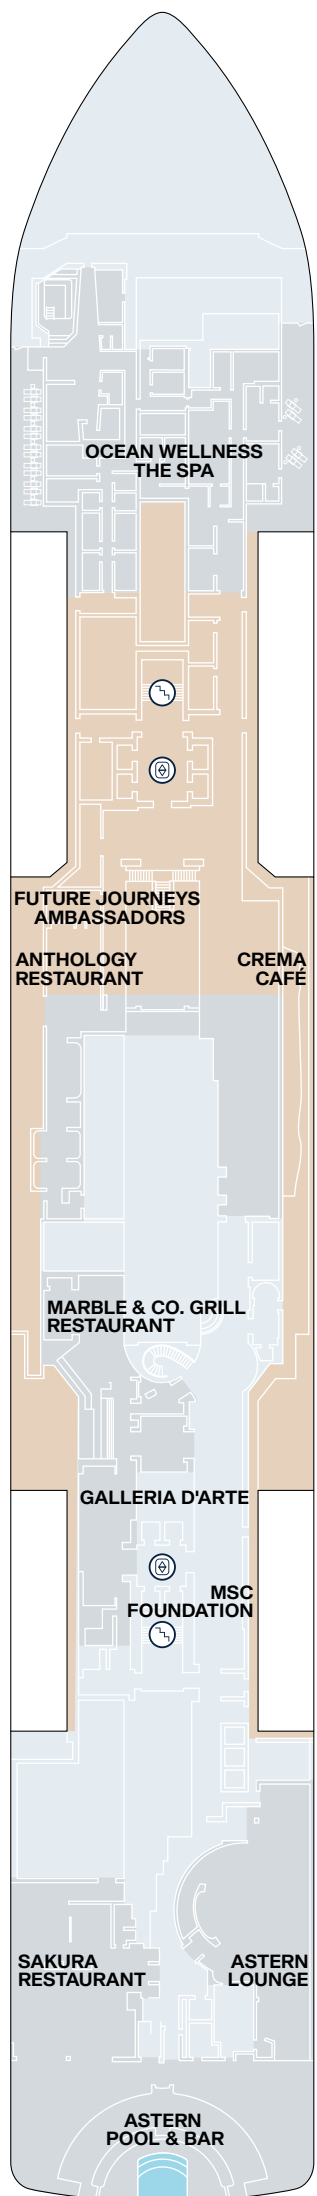

EXPLORA I - EXPLORA II SHIP OVERVIEW

DECK	DECK	DECK	DECK	DECK	DECK	DECK
4	4	5	5	11	11	14
Fil Rouge Restaurant	The Casino	Marble & Co. Grill Restaurant	Ocean Wellness - The Spa	The Conservatory Pool & Bar	Chef's Kitchen	Sky Bar on 14 & whirlpool
4	4	5	10	11	11	14
Med Yacht Club Restaurant	Journeys Lounge	Galleria d'Arte	Ocean Wellness - Fitness Centre	Gelateria & Crêperie	Nautilus Club	Sports Court
4	5	5	10	11	12	14
Shopping Experiences	Astern Pool & Bar	MSC Foundation	Ocean Wellness - Fitness Studio	Infinity whirlpools	Helios Pool & Bar adults only	Ocean Wellness - Open Air Fitness
4	5	5	10	11	12	
Lobby	Sakura Restaurant	Anthology Restaurant	Atoll Pool & Bar	Malt Whisky Bar	Running track	
4	5	5	11	11	12	
Lobby Bar	Astern Lounge	Crema Café	Emporium Marketplace Restaurant	Explora Lounge	Infinity whirlpools	

EXPLORA I - EXPLORA II SUITE DECK PLANS

DECK 6

DECK 7

DECK 8

DECK 9

DECK 10

- OR OWNER'S RESIDENCE
- CR COCOON RESIDENCE
- SR SERENITY RESIDENCE
- RR RETREAT RESIDENCE
- CO COVE RESIDENCE
- GP GRAND PENTHOUSE
- PP PREMIER PENTHOUSE
- DP DELUXE PENTHOUSE
- PH PENTHOUSE
- GT OCEAN GRAND TERRACE SUITE
- OT4 OCEAN TERRACE SUITE
- OT3 OCEAN TERRACE SUITE
- OT2 OCEAN TERRACE SUITE
- OT1 OCEAN TERRACE SUITE
- ⊙ PRIVATE WHIRLPOOL
- T TWIN BEDS
- S DOUBLE SOFA BED
- 🧺 GUEST LAUNDRY
- ♿ ACCESSIBLE SUITES
- 🚿 BATH
- 🚪 LIFT
- ↕ CONNECTING SUITES

EXPLORA I - EXPLORA II PUBLIC SPACES DECK PLANS

DECK 3

DECK 4

DECK 5

DECK 11

DECK 12

DECK 14

-  STAIRCASE
-  LIFT