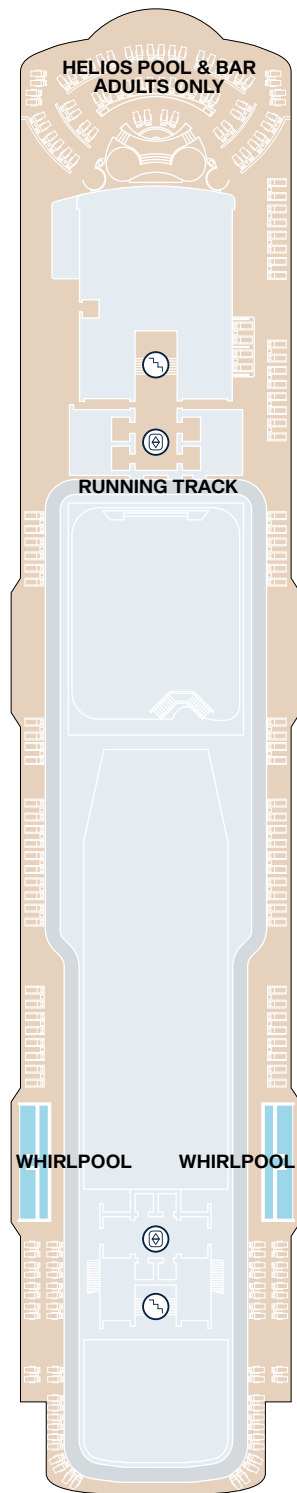

EXPLORA I - EXPLORA II SHIP OVERVIEW

DECK	DECK	DECK	DECK	DECK	DECK	DECK
4	4	5	5	11	11	14
Fil Rouge Restaurant	The Casino	Marble & Co. Grill Restaurant	Ocean Wellness - The Spa	The Conservatory Pool & Bar	Chef's Kitchen	Sky Bar on 14 & whirlpool
4	4	5	10	11	11	14
Med Yacht Club Restaurant	Journeys Lounge	Galleria d'Arte	Ocean Wellness - Fitness Centre	Gelateria & Crêperie	Nautilus Club	Sports Court
4	5	5	10	11	12	14
Shopping Experiences	Astern Pool & Bar	MSC Foundation	Ocean Wellness - Fitness Studio	Infinity whirlpools	Helios Pool & Bar adults only	Ocean Wellness - Open Air Fitness
4	5	5	10	11	12	
Lobby	Sakura Restaurant	Anthology Restaurant	Atoll Pool & Bar	Malt Whisky Bar	Running track	
4	5	5	11	11	12	
Lobby Bar	Astern Lounge	Crema Café	Emporium Marketplace Restaurant	Explora Lounge	Infinity whirlpools	

EXPLORA I - EXPLORA II SUITE DECK PLANS

DECK 6

DECK 7

DECK 8

DECK 9

DECK 10

- OR OWNER'S RESIDENCE
- CR COCOON RESIDENCE
- SR SERENITY RESIDENCE
- RR RETREAT RESIDENCE
- CO COVE RESIDENCE
- GP GRAND PENTHOUSE
- PP PREMIER PENTHOUSE
- DP DELUXE PENTHOUSE
- PH PENTHOUSE
- GT OCEAN GRAND TERRACE SUITE
- OT4 OCEAN TERRACE SUITE
- OT3 OCEAN TERRACE SUITE
- OT2 OCEAN TERRACE SUITE
- OT1 OCEAN TERRACE SUITE
- ⊙ PRIVATE WHIRLPOOL
- T TWIN BEDS
- S DOUBLE SOFA BED
- 🧺 GUEST LAUNDRY
- ♿ ACCESSIBLE SUITES
- 🚿 BATH
- 🚪 LIFT
- ↕ CONNECTING SUITES

EXPLORA I - EXPLORA II PUBLIC SPACES DECK PLANS

DECK 3

DECK 4

DECK 5

DECK 11

DECK 12

DECK 14

-  STAIRCASE
-  LIFT