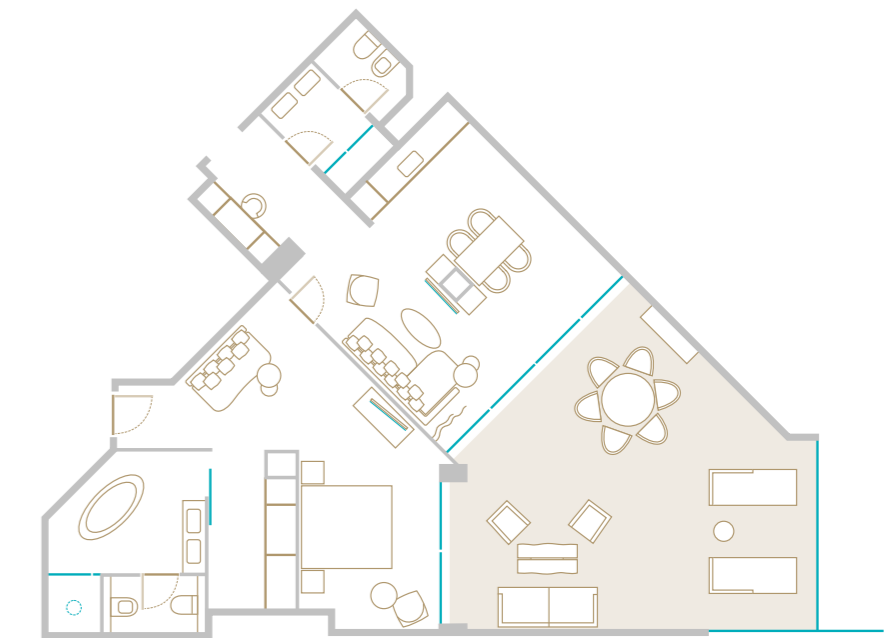

Ibiza bay

Deluxe Suite Sea View

Spacious, tranquil and views of the Mediterranean Sea

Experience the brilliant service and glamour of our Deluxe Suite Sea View room. The expansive room features a terrace with views over Talamanca Bay.

NOBU HOTEL
IBIZA BAY

Camí Ses Feixes, 52. 07800 Ibiza, Spain
+34 971 192 222 nobuhotelibizabay.com

Number of rooms in this category: 9

88 m² / 887 ft²

Sea views

17 m² / 182 ft² furnished terrace with wet bar

King-size bed

Persian marble bathroom with rain shower and deep soaking tub

48-inch flat screen television with Bluetooth capability

Nexus Tablet

Audio pro iPod docking station

Nespresso coffee machine

Natura Bissé amenities