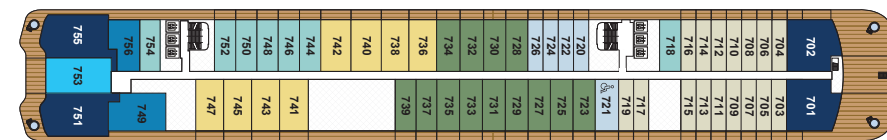

### SPECIFICATIONS

- GUEST CAPACITY \_\_\_\_\_ 448
- OFFICER AND CREW \_\_\_\_\_ 374
- TOTAL SUITES \_\_\_\_\_ 224
- TONNAGE \_\_\_\_\_ 46,750
- LENGTH \_\_\_\_\_ 790 FEET / 241 METERS
- WIDTH \_\_\_\_\_ 95.5 FEET / 29.1 METERS
- GUEST DECKS \_\_\_\_\_ 8
- BUILT \_\_\_\_\_ 2024
- YACHT'S REGISTRY \_\_\_\_\_ MALTA

DECK 10

DECK 10

- MISTRAL
- MISTRAL BAR
- THE POOL BAR
- THE POOL

DECK 9

DECK 9

- THE OBSERVATION TERRACE
- SUITES 901 – 938

DECK 8

DECK 8

- SUITES 801 – 838

DECK 7

DECK 7

- SUITES 701 – 756

DECK 6

DECK 6

- SUITES 601 – 665

DECK 5

DECK 5

- THE HUMIDOR
- THE LIVING ROOM
- THE BOUTIQUE
- THE POOL HOUSE
- THE POOL
- SUITES 501 – 527

DECK 4

DECK 4

- THE RITZ-CARLTON SPA®
- LAUNDERETTE
- THE BARBER / THE SALON
- FITNESS STUDIO
- GUEST SERVICES
- RITZ KIDS® / THE MEETING ROOM
- TALAAAT NAM