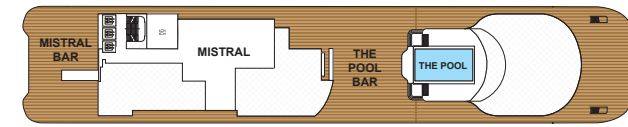

ILMA

THE NEXT GENERATION

In 2024 our next-generation superyacht, *Ilma*, embarks on inaugural voyages in the Mediterranean. With the highest ratio of space per guest at sea, *Ilma* features 224 suites — all with private terraces — and offers two new upper suite categories measuring more than 1,000 square feet. On board you will also find signature spaces such as The Ritz-Carlton Spa® and an expanded Marina where you can take in the seaside views while sipping a craft cocktail or enjoy water sports directly from the yacht.

SUITE CATEGORIES

- THE OWNER'S SUITES
- THE CONCIERGE SUITES
- THE VIEW SUITES
- THE ILMA SUITES
- THE GRAND SUITES
- THE SIGNATURE MID SUITES
- THE SIGNATURE SUITES
- THE TERRACE MID SUITES
- THE TERRACE SUITES
- 631, 721, 805, 838, 905

SPECIFICATIONS

- GUEST CAPACITY _____ 448
- OFFICER AND CREW _____ 374
- TOTAL SUITES _____ 224
- TONNAGE _____ 46,750
- LENGTH _____ 790 FEET / 241 METERS
- WIDTH _____ 95.5 FEET / 29.1 METERS
- GUEST DECKS _____ 8
- BUILT _____ 2024
- YACHT'S REGISTRY _____ MALTA

DECK 10

DECK 10

- MISTRAL
- MISTRAL BAR
- THE POOL BAR
- THE POOL

DECK 9

- THE OBSERVATION TERRACE
- SUITES 901 – 938

DECK 8

- SUITES 801 – 838

DECK 7

- SUITES 701 – 756

DECK 6

- SUITES 601 – 665

DECK 5

- THE HUMIDOR
- THE LIVING ROOM
- THE BOUTIQUE
- THE POOL HOUSE
- THE POOL
- SUITES 501 – 527

- THE RITZ-CARLTON SPA®
- LAUNDERETTE
- THE BARBER / THE SALON
- FITNESS STUDIO
- GUEST SERVICES
- RITZ KIDS® / THE MEETING ROOM
- TALAAAT NAM

DECK 3

- FINE DINING
- THE OCHRE ROOM
- DINING PRIVÉE
- WINE VAULT
- THE MARINA TERRACE
- THE MARINA
- THE MEDICAL CENTER