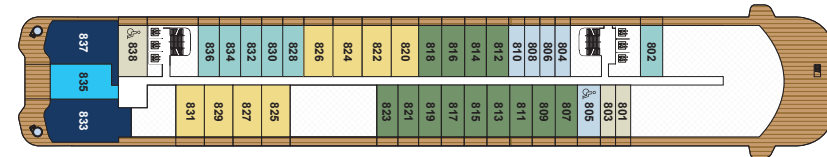

### SPECIFICATIONS

- GUEST CAPACITY \_\_\_\_\_ 448
- OFFICER AND CREW \_\_\_\_\_ 374
- TOTAL SUITES \_\_\_\_\_ 224
- TONNAGE \_\_\_\_\_ 46,750
- LENGTH \_\_\_\_\_ 790 FEET / 241 METERS
- WIDTH \_\_\_\_\_ 95.5 FEET / 29.1 METERS
- GUEST DECKS \_\_\_\_\_ 8
- BUILT \_\_\_\_\_ 2024
- YACHT'S REGISTRY \_\_\_\_\_ MALTA

DECK 10

DECK 10

- MISTRAL
- MISTRAL BAR
- THE POOL BAR
- THE POOL

DECK 9

DECK 9

- THE OBSERVATION TERRACE
- SUITES 901 – 938

DECK 8

DECK 8

- SUITES 801 – 838

DECK 7

DECK 7

- SUITES 701 – 756

DECK 6

DECK 6

- SUITES 601 – 665

DECK 5

DECK 5

- THE HUMIDOR
- THE LIVING ROOM
- THE BOUTIQUE
- THE POOL HOUSE
- THE POOL
- SUITES 501 – 527

DECK 4

DECK 4

- THE RITZ-CARLTON SPA®
- LAUNDERETTE
- THE BARBER / THE SALON
- FITNESS STUDIO
- GUEST SERVICES
- RITZ KIDS® / THE MEETING ROOM
- TALAAAT NAM