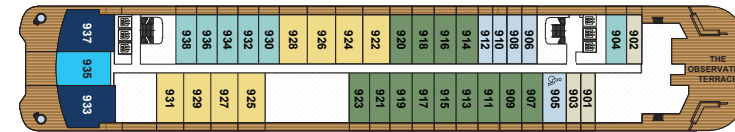

### SUITE CATEGORIES

- THE OWNER'S SUITES
- THE CONCIERGE SUITES
- THE VIEW SUITES
- THE ILMA SUITES
- THE GRAND SUITES
- THE SIGNATURE MID SUITES
- THE SIGNATURE SUITES
- THE TERRACE MID SUITES
- THE TERRACE SUITES
- 631, 721, 805, 838, 905

### SPECIFICATIONS

- GUEST CAPACITY \_\_\_\_\_ 448
- OFFICER AND CREW \_\_\_\_\_ 374
- TOTAL SUITES \_\_\_\_\_ 224
- TONNAGE \_\_\_\_\_ 46,750
- LENGTH \_\_\_\_\_ 790 FEET / 241 METERS
- WIDTH \_\_\_\_\_ 95.5 FEET / 29.1 METERS
- GUEST DECKS \_\_\_\_\_ 8
- BUILT \_\_\_\_\_ 2024
- YACHT'S REGISTRY \_\_\_\_\_ MALTA

DECK 10

DECK 10

- MISTRAL
- MISTRAL BAR
- THE POOL BAR
- THE POOL

DECK 9

DECK 9

- THE OBSERVATION TERRACE
- SUITES 901 – 938

DECK 8

DECK 8

- SUITES 801 – 838

DECK 7

DECK 7

- SUITES 701 – 756

DECK 6

DECK 6

- SUITES 601 – 665

DECK 5