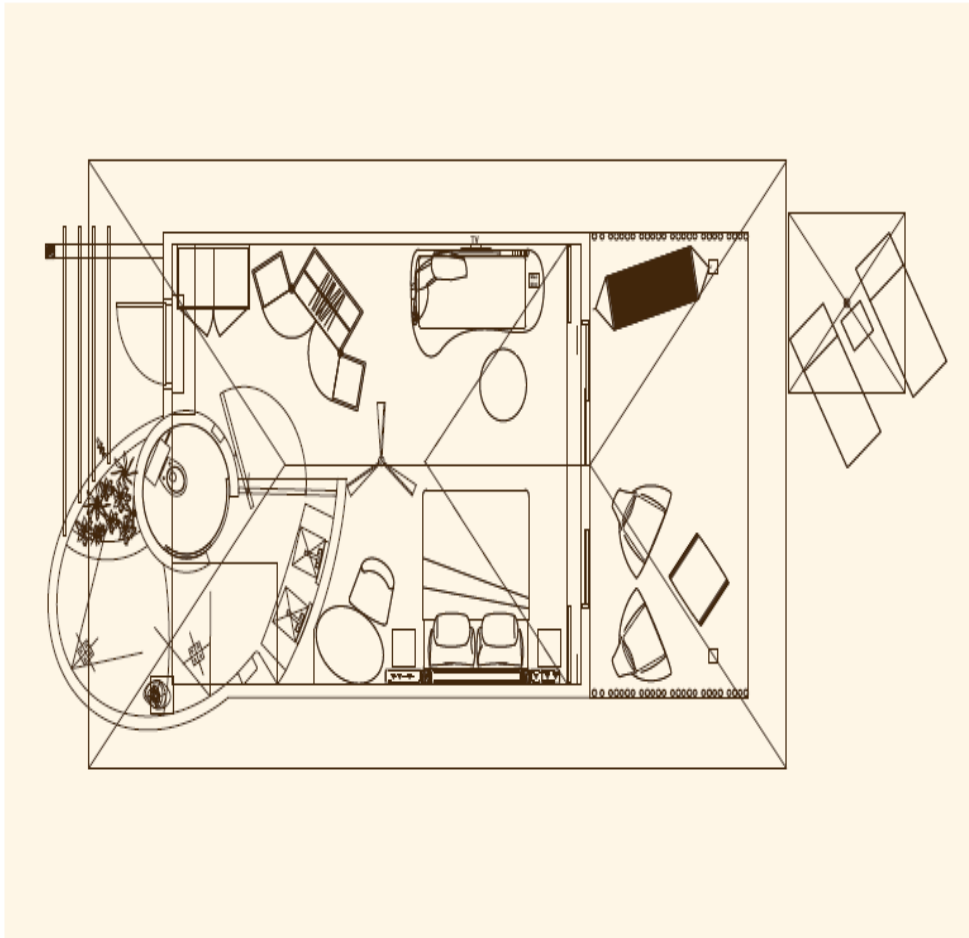

# ACCOMMODATION

24 BEACH VILLAS - (57 m<sup>2</sup>)

2 adults + 1 extra bed (adult or child under 12 years)

Constance Moofushi Resort - Maldives

Beach Villa : 57 m<sup>2</sup>