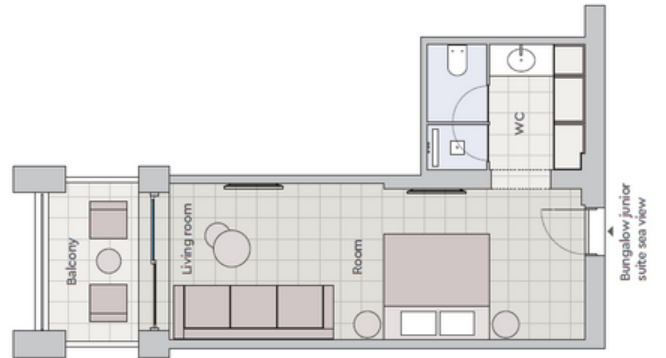

MarBella Corfu

Rooms Description & Floor Plans

Deluxe Bungalow Room

This contemporary and stylish room offers the perfect accommodation for two in double or twin beds. Compact yet comfortable, the space features everything for an easy-going stay including a Nespresso, 43 inch Smart TV and USB charging points. Your bathroom comes with a rain shower and premium toiletries. Relax on the fully-furnished balcony with sea views.

Indoor space 24sqm. Maximum Capacity: 2 pax

Bungalow Junior Suite Sea View

Comfortably hosting up to three this stunningly designed open plan suite offers a double or twin beds, with a single sofa bed in the living room. Spacious and contemporary, the room features a Nespresso, 43 inch Smart TV and USB charging points. Your bathroom comes with rain shower and premium toiletries. The fully furnished balcony offers stunning sea views.

Indoor space 32sqm. Maximum Capacity: 3 pax

Bungalow Junior Suite Panorama Sea View

Awake to stunning panoramic seascapes in this stylish space before stepping out onto your balcony to enjoy an espresso on your terrace. Perfect for up to two adults and two children, you will find double or twin beds complemented by a double sofa bed in the living room. Your spacious bathroom comes with rain shower and premium toiletries.

Indoor space 41sqm. Maximum Capacity: 4 pax

Bungalow Family Suite Sea View

This ideal suite for a family of five comes with generous space across two bedrooms; one double and the other twin singles. The large luxurious bathroom comes with bath, rain shower and double washbasin. Enjoy the beautiful sea views from a fully furnished balcony complete with outdoor dining table.