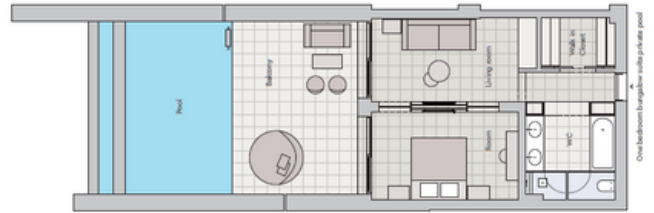

Indoor space 41sqm. Maximum Capacity: 4 pax

Bungalow Family Suite Sea View

This ideal suite for a family of five comes with generous space across two bedrooms; one double and the other twin singles. The large luxurious bathroom comes with bath, rain shower and double washbasin. Enjoy the beautiful sea views from a fully furnished balcony complete with outdoor dining table.

Indoor space 48sqm. Maximum Capacity: 5 pax

MarBella Corfu

One Bedroom Bungalow Suite Private Pool

A fabulous space for all the family to relax in. The spacious bedroom with a double or twin beds adjoins a separate living room with double sofa bed; sliding doors providing the flexibility of opening this space up. Step out onto your fully furnished terrace and cool down in the private pool. Your luxurious bathroom features bath, rain shower and two basins.

Indoor space 49sqm. Maximum Capacity: 4 pax

Two Bedroom Bungalow Suite Sea View

This stylish, contemporary space is our most spacious suite sleeping up to six. Two generous bedrooms and a separate living room are beautifully designed to welcome up to four adults and two children. Take in the sea views from a large fully furnished balcony. Two luxurious bathrooms with rain showers effortlessly meet the needs of all guests.

Indoor space 59sqm. Maximum Capacity: 6 pax

Two Bedroom Bungalow Suite Private Garden Sea View

This extensive suite easily hosts up to three adults and two children. Two spacious bedrooms, one with a double and the other twin beds, are complemented by a separate living room with double sofa bed. Take it easy on the sun loungers while taking in the sea view from your private terrace and garden. The beautiful suite is completed with two bathrooms with rain showers and premium toiletries.